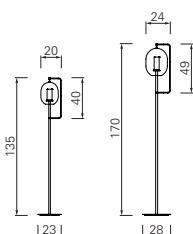

Stehleuchte floor lamp medium

Höhe height 135 cm

- Messing brass
- Messing brüniert burnished brass

Floor lamp. Available in two heights. Frame natural or burnished solid brass, clear-lacquered. Lamp shade made of hand-blown grey crystal glass. Diffusor opal glass white satin-finished. Felt gliders. Dimmable.

Stehleuchte floor lamp tall

Höhe height 170 cm

- Messing brass
- Messing brüniert burnished brass

Inkl. LED Leuchtmittel LED light included

**ClassiCon
Headquarters**

Sigmund-Riefler-Bogen 3
81829 München
Germany