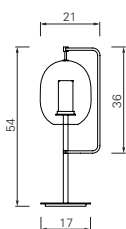

Lantern Light Table Lamp

NERI&HU 2017

Tischleuchte. Gestell aus massivem Messing, natur oder brüniert, klar lackiert. Lampenschirm aus mundgeblasenem Kristallglas in Grau. Diffusor aus Opalglas, weiß satiniert. Filzgleiter. Dimmbar.

- Messing brass
- Messing brüniert burnished brass

Inkl. LED Leuchtmittel LED light included

Table lamp. Frame natural or burnished solid brass, clear-lacquered. Lamp shade made of hand-blown grey crystal glass. Diffusor opal glass white satin-finished. Felt gliders. Dimmable.

Lantern Light Floor Lamp

NERI&HU 2017

Stehleuchte. Erhältlich in zwei Höhen. Gestell aus massivem Messing, natur oder brüniert, klar lackiert. Lampenschirm aus mundgeblasenem Kristallglas in Grau. Diffusor aus Opalglas weiß satiniert. Filzgleiter. Dimmbar.

Stehleuchte floor lamp medium

Höhe height 135 cm

- Messing brass
- Messing brüniert burnished brass

Floor lamp. Available in two heights. Frame natural or burnished solid brass, clear-lacquered. Lamp shade made of hand-blown grey crystal glass. Diffusor opal glass white satin-finished. Felt gliders. Dimmable.

Stehleuchte floor lamp tall

Höhe height 170 cm

- Messing brass
- Messing brüniert burnished brass

Inkl. LED Leuchtmittel LED light included