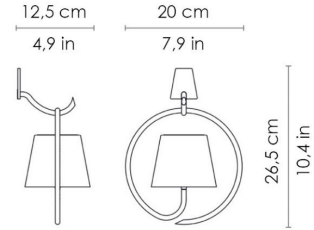

POLDINA

WALL

LED dimmable

IP54

A rechargeable wall lamp with a matte white or corten painted aluminium fixture, a polycarbonate diffuser and a LED light source. The Poldina collection has IP54 protection, making it ideal for indoor and outdoor use. Battery life guaranteed for more than 9 hours.

Power charger with micro usb plug - included

Multi-socket USB charger (8xUSB) - LD0340RA

Replacement battery pack BAT04703706701900

CODE	COLOR	
LD0289B3	White	
LD0289N3	Dark grey	
LD0289R3	Rust	

DIMENSIONS AND HOLES

Dimensions 12,5 x 26,5 x 20 cm / 4,9 x 10,4 x 7,9 in

ILLUMINOTECHNICAL SPECIFICATIONS

Source	LED
Type	SMD
Total Watt	2,2 W
Lumen lamp	188 lm
Colour temperature	3000 K
CRI	>80
Lamp life	about 450 charges Driver

ILLUMINOTECHNICAL SPECIFICATIONS

Voltage	220-240 V
Frequency	50 - 60 HZ
Battery	lithium battery (18650/2200mAh*2) INCLUDED - REPLACEABLE