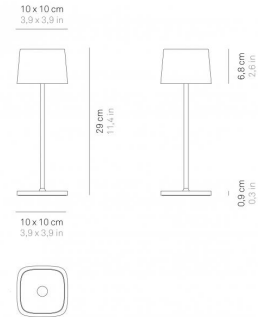

LED dimmable

IP65

Ofelia pro is a battery operated portable and rechargeable table lamp. It is equipped with: contact charging base, dimmer touch control and dimmer memory function which adjusts the light intensity and memorises the dimmer steps. Consequently, every time it is switched on, the light intensity will correspond to that previously set. The lamp is equipped also with a light colour temperature selection function, 2700 or 3000K (dynamic white).

DIMENSIONS AND HOLES

Dimensions \varnothing 10 x h 30 cm / \varnothing 3,9 x h 11,8 in

ILLUMINOTECHNICAL SPECIFICATIONS

Source	LED
Type	SMD
total Watt	2,2 W
Lumen lamp	144 - 150 lm
Colour temperature	2700 - 3000 K
CRI	>80
Lamp life	100% - 9 hours