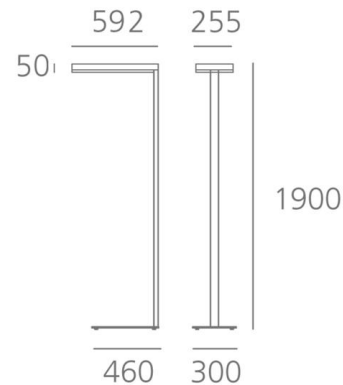

PRODUKTDATENBLATT

Chocolate Stehleuchte - LED 1-desk 3000K dimmbar - Mokka

DESIGN :

a.g Licht

MATERIAL :

Aluminium und Stahl

BESCHREIBUNG :

Chocolate Floor Led sets new standards in the lighting and living at the workplace, and features unique characteristics in terms of ergonomics, efficiency and lighting comfort. With the innovative optics technology, the direct light is directed and focused onto the specific visual task, for single desk (800 x 1600 mm) or double desk workstation(1600 x 1600 mm).It provides maximum efficiency thanks to a large direct component (48%, 2-desk version). 2 light management options:Dimmable (double-switch circuit),Interactive-Dali System with movement detector and daylight sensor, providing auto-regulation of the light intensity depending on the light level in the environment, and people presence.

OPTIK

Lichtverteilung:	direkt/indirekt
------------------	-----------------

DIMENSION

Länge:	cm 59.2
Breite:	cm 25.5
Höhe:	cm 190
Auschnittsform:	
Gewicht:	14

INKLUSIVE LEUCHTMITTEL

Kategorie:	LED
Watt:	23
Lichtstrom (lm):	2432
Typ:	2
Farbtemperatur(K):	3000 k
Baureihe:	A

Kategorie:	LED
Watt:	44 W
Lichtstrom (lm):	3902 lm
Typ:	2
Farbtemperatur(K):	3000 K
Baureihe:	A

DIMENSION

LAMPE

LUMINAIR

Starter:	Elektronisch Dimmbar Integriert
Watt:	30+51 W
Spannung (V):	220V-240V