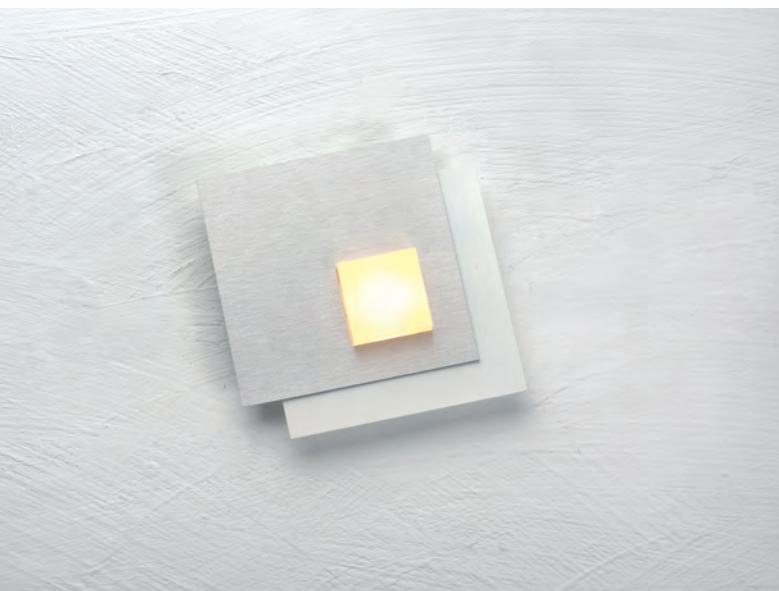

# PIXEL 2.0

---

**638 ... WEISS, DEKOPLATTE ALUMINIUM / WHITE, DECORATIVE PLATES ALUMINIUM**

**639 ... WEISS, DEKOPLATTE ANTHRAZIT / WHITE, DECORATIVE PLATES ANTHRAZIT**

**640 ... WEISS, DEKOPLATTE ROSEGOLD / WHITE, DECORATIVE PLATES ROSE GOLD**

**641 ... WEISS, DEKOPLATTE HELLGOLD / WHITE, DECORATIVE PLATES LIGHT GOLD**

---

## **... 801 09**

Deckenleuchte 1-flammig  
ceiling lamp 1-light

✱ 1 x HV-LED – 8,5 W (830 lm cpl.)  
☐ ↔ 15 x 15 cm ↓ 3,5 cm

dimmbar / dimmable

---