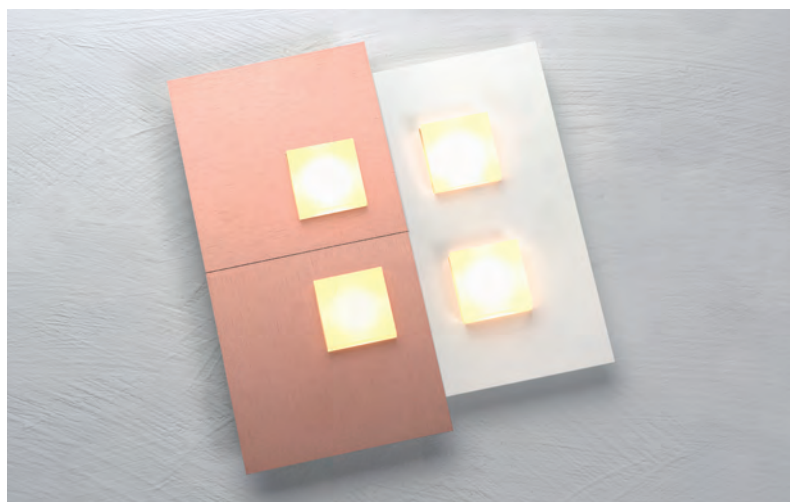

# PIXEL 2.0

---

**638 ... WEISS, DEKOPLATTE ALUMINIUM / WHITE, DECORATIVE PLATES ALUMINIUM**

**639 ... WEISS, DEKOPLATTE ANTHRAZIT / WHITE, DECORATIVE PLATES ANTHRAZIT**

**640 ... WEISS, DEKOPLATTE ROSEGOLD / WHITE, DECORATIVE PLATES ROSE GOLD**

**641 ... WEISS, DEKOPLATTE HELLGOLD / WHITE, DECORATIVE PLATES LIGHT GOLD**

---

## **... 801 09**

Deckenleuchte 1-flammig  
ceiling lamp 1-light

✱ 1 x HV-LED – 8,5 W (830 lm cpl.)  
☐ ↔ 15 x 15 cm ↓ 3,5 cm

dimmbar / dimmable

---