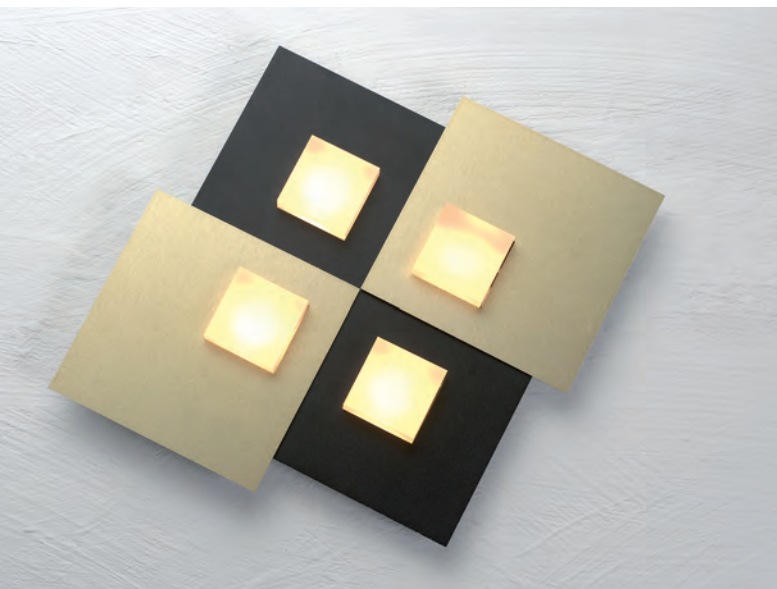

PIXEL 2.0

643 ... SCHWARZ, DEKOPLATTE ALUMINIUM / BLACK, DECORATIVE PLATES ALUMINIUM

644 ... SCHWARZ, DEKOPLATTE ANTHRAZIT / BLACK, DECORATIVE PLATES ANTHRAZIT

645 ... SCHWARZ, DEKOPLATTE ROSEGOLD / BLACK, DECORATIVE PLATES ROSE GOLD

646 ... SCHWARZ, DEKOPLATTE HELLGOLD / BLACK, DECORATIVE PLATES LIGHT GOLD

... 603 09

Deckenleuchte 3-flammig
ceiling lamp 3-light

✱ 3 x HV-LED – 8,5 W – 830 lm (2.490 lm cpl.) dimmbar / dimmable
☑ ↔ 35 x 15 cm ↓ 3,5 cm

... 804 09

Deckenleuchte 4-flammig
ceiling lamp 4-light

✱ 4 x HV-LED – 8,5 W – 830 lm (3.320 lm cpl.) dimmbar / dimmable
☑ ↔ 25 x 25 cm ↓ 3,5 cm
