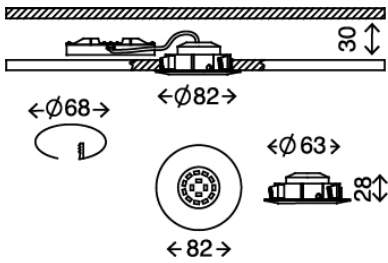

7209-012 Attach LED Einbaustrahler

IP23