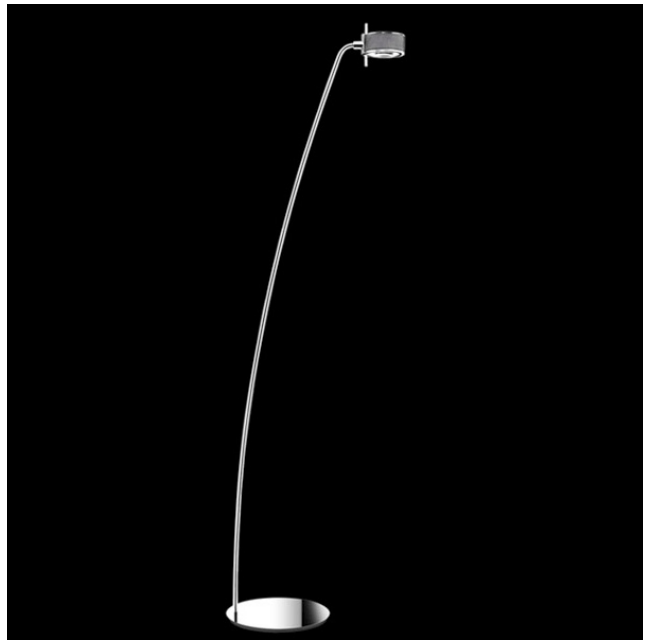

## newComponi200 mezzacurva

65 cm  
25 5/8"

luminaire - structure	
materials	aluminium, steel
environment	interiors
mounting location	floor
emission	direct, indirect, diffused, mixed, accent light
weight	12,9 kg
tension	230V
dimmer	electronic in line
plug	european 2 poles
IP classification	IP20
certifications	CE □ ▽
design	Luta Bettonica, Luca Melocchi, Mario Melocchi, 2009-2019

light source	
source	LED
socket	E14
bulb included	no
number of LED	1
dimensions	h max 95 mm ø max 50 mm

### finish - structure

chrome  
cod 066L

satin nickel-plated  
cod 067L

#### Componi200 anello

retinato cod 025   sfera black cod 020   sfera white cod 021   sfera red cod 022   sfera yellow cod 023   sfera blue cod 024