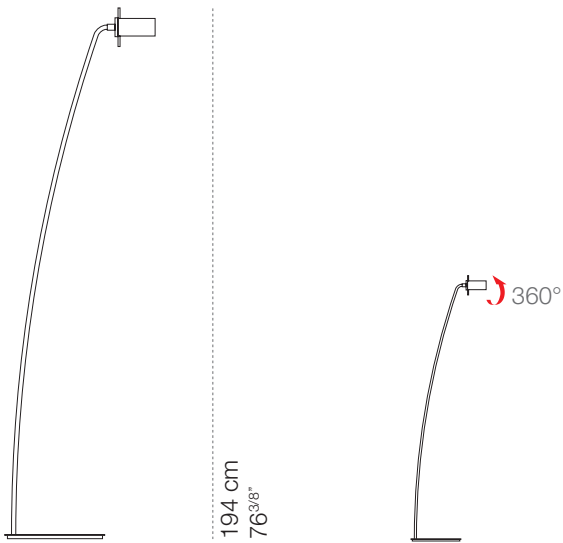

## newComponi200 mezzacurva

65 cm  
25 5/8"

luminaire - structure	
materials	aluminium, steel
environment	interiors
mounting location	floor
emission	direct, indirect, diffused, mixed, accent light
weight	12,9 kg
tension	230V
dimmer	electronic in line
plug	european 2 poles
IP classification	IP20
certifications	CE □ ▽
design	Luta Bettonica, Luca Melocchi, Mario Melocchi, 2009-2019

light source	
source	LED
socket	E14
bulb included	no
number of LED	1
dimensions	h max 95 mm ø max 50 mm