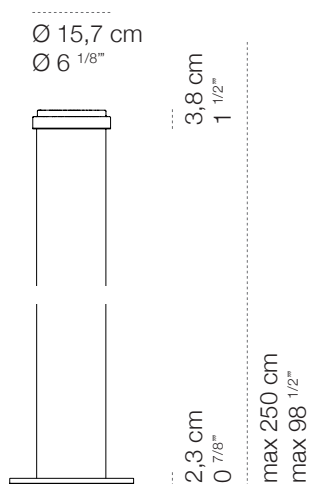

## Passepartout25 sopratavolo

Ø 25 cm  
 Ø 9 7/8"

	luminaire
materials	aluminium, steel
environment	interiors
mounting location	ceiling
emission	indirect and direct light
weight	2,0 kg
voltage	230V
driver	dimnable electronic integrated
dimming	phase-cut / casambi integrated / sensor
insulation class	1
IP classification	IP20
certifications	CE
design	Luta Bettonica, 2017

	emission lower	upper
source	LED	LED
number of led	1	2
power	9W	2x5W
luminous flux	1.000 lm	2x600 lm
colour temperature	2.800K	2.800K
CRI	92	90