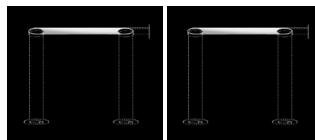

accessories

Passepartout25
rosone 90
matt silver
cod 1130

Passepartout25
rosone 90
matt gold
cod 1131

CINI & NILS