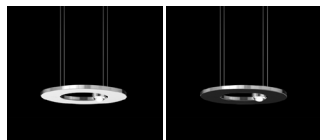

finish / code

matt white
cod 1124
cod C1124
cod S1124

matt black
cod 1125
cod C1125
cod S1125

phase-cut dimmable
casambi integrated
sensor