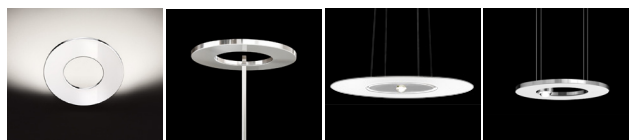

versions

Passepartout parete

Passepartout terra

Passepartout55 sopratavolo

Passepartout25 sopratavolo