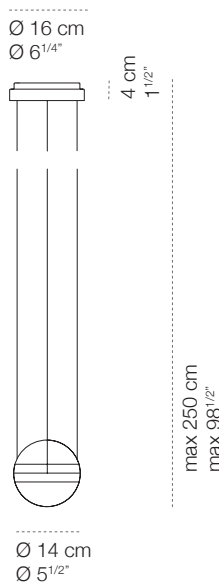

Sferico sospeso

luminaire	
materials	aluminium, steel, technopolymers
environment	interiors
mounting location	ceiling
light source	direct and indirect light
weight	1,7 kg
voltage	230V
ballast	dimnable electronic integrated
dimming	phase-cut / casambi integrated / dali
insulation class	1
IP classification	IP20
certifications	CE
design	Luta Bettonica, 2018

light source	
source	LED
number of led	2
power	2x9W
luminous flux	2x1.100 lm
colour temperature	2.800K
CRI	92
energy label	

finish / code

transparent white
cod 1200
cod C1200

transparent matt silver
cod 1201
cod C1201