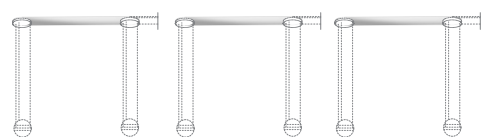

accessori

Sferico sospeso rosone 90 white
cod 1132

Sferico sospeso rosone 90 matt silver
cod 1130

Sferico sospeso rosone 90 matt gold
cod 1131