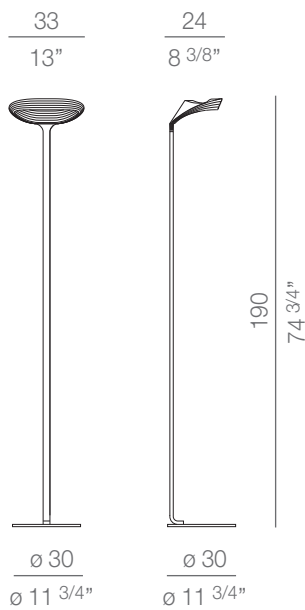

Sestessa terra led

luminaire	
materials	aluminium
environment	interiors
mounting location	floor
emission	diffused and indirect light
weight	tbd
voltage	230V
ballast	integrated electronic dimmable
dimmer	electronic in-line
insulation class	1
IP classification	IP20
certifications	CE pending
design	Luta Bettonica, Mario Melocchi, 2013

light source	
source	LED
number of led	1
power	39W
luminous flux	3.900 lm
colour temperature	2.800 °K
CRI	≥ 80
energy label	

finishes

Sestessa terra led
white
cod 222

versions

Sestessa terra led
white
cod 222

Sestessa terra alogene
white
cod 220

colour on demand