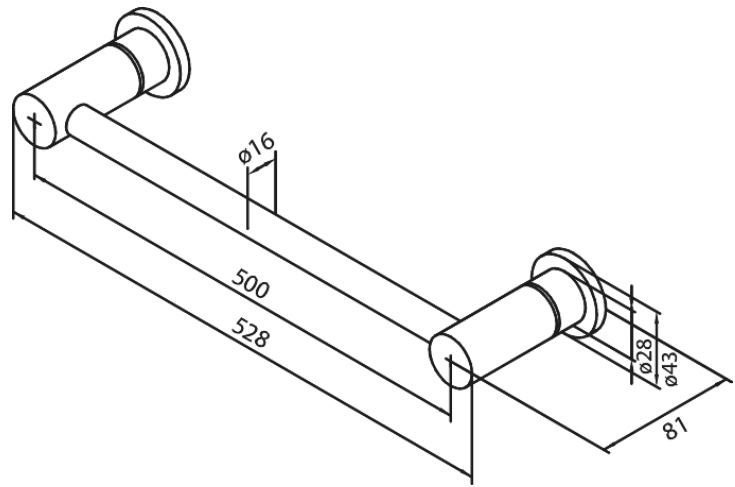

Bathroom Accessories

Towel Rail 500 mm

Article no.: 4830400
Finish: Chrome
Series: Bathroom Accessories

EAN no.: 5708516016489

FM Mattsson Mora Group Denmark
Østbirkvej 2, DK-5240 Odense NØ

+45 88 33 00 34 damixa-international@fmm-mora.com