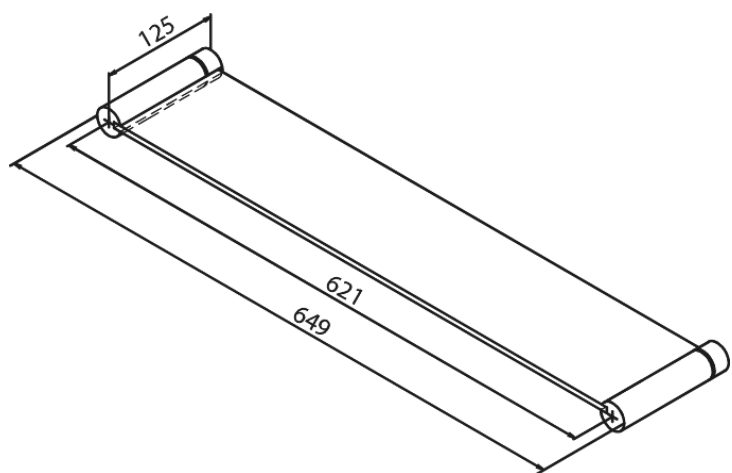

Bathroom Accessories

Glass Shelf

Article no.: 4831100
Finish: Chrome
Series: Bathroom Accessories

EAN no.: 5708516018865

FM Mattsson Mora Group Denmark
Østbirkvej 2, DK-5240 Odense NØ

+45 88 33 00 34 damixa-international@fmm-mora.com