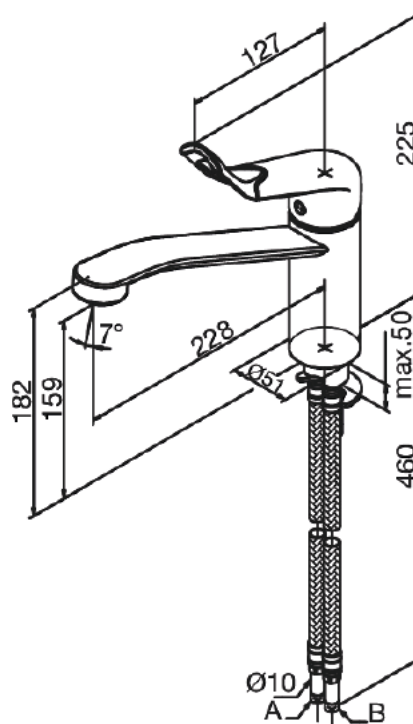

FM Mattsson Mora Group Denmark
Østbirkvej 2 DK 5240 Odense NØ

+45 88 33 00 34 damixa.international@fmm.mora.com

More information på [https //damixa.com](https://damixa.com)

damixa