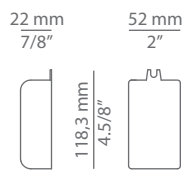

Product includes

Code	Description
671000062	1 remote driver / Dimmable Triac

Ø 60 mm drill
on dry wall

SPECIAL REQUIREMENTS

Custom finishes and versions

We offer custom plated and RAL finishes.

Alternate lamping and sizes available for projects. Consult our offices.

Special instructions