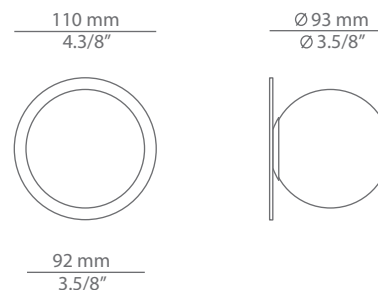

Product includes

Code	Description
671000062	1 remote driver / Dimmable Triac

Ø 60 mm drill
on dry wall

SPECIAL REQUIREMENTS

Custom finishes and versions

We offer custom plated and RAL finishes.

Alternate lamping and sizes available for projects. Consult our offices.

Special instructions