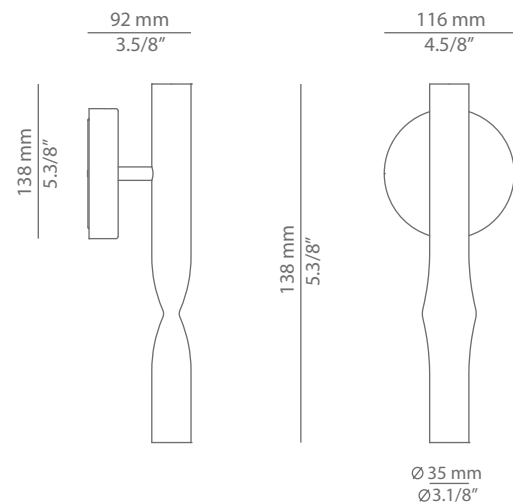

FLOW

A-3730

wall light

Date	Type
Project	
Location	
Model #	Quantity
Specifier	

Description

Metallic wall light with acrylic diffuser and integrated LED providing direct light.

Pictures above might not show the specified dimensions or material. They are for illustration purposes only.

Ordering information

Product Code	Lamp	Finish
A-3730	LED 6,1W (2700K / Ang 120° / >90 CRI / 350mA) 100V - 240V (included) / Typ* 565 lumens Non Dimmable	<ul style="list-style-type: none"> 26 BLK Black 61 S GLD Satin Gold 74 WH White CUSTOM