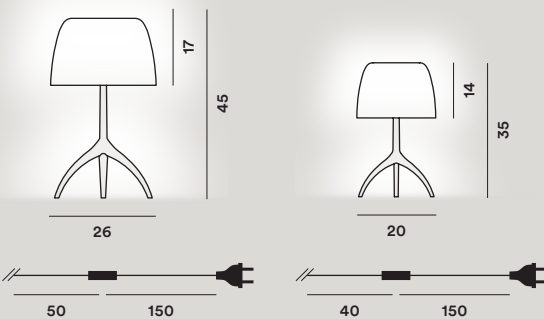

# Lumiere 30<sup>th</sup>

Rodolfo Dordoni, 1990 - 2020

	energy cl.	colours	code
<i>Lumiere 30<sup>th</sup> grande on/off</i>	A <sup>+</sup> , A, C	champagne/bulles	026021F2-13
		champagne/pastilles	026021F2-14
<i>Lumiere 30<sup>th</sup> grande w/dimmer</i>	A <sup>+</sup> , A, C	champagne/bulles	026021F2-13D
		champagne/pastilles	026021F2-14D
<i>Lumiere 30<sup>th</sup> piccola on/off</i>	A <sup>+</sup> , A, C	champagne/bulles	026021F2-13
		champagne/pastilles	026021F2-14
<i>Lumiere 30<sup>th</sup> piccola w/dimmer</i>	A <sup>+</sup> , A, C	champagne/bulles	026021F213D
		champagne/pastilles	026021F214D

Blow glass and painted brushed aluminum

*Lumiere 30<sup>th</sup> grande*  
Max 2x48W G9

*Lumiere 30<sup>th</sup> piccola*  
Max 1x42W G9

Transparent cable

Please verify the compatibility of your bulb with the dimmer's wattage ranges, indicated on the dimmer itself, according to the kind of light source.

☐ CE ENEC IP 20

Glass colours:  
bulles 13, pastilles 14

Frame colours:  
champagne 21

Weight:  
*grande*  
net kg 2,40

*piccola*  
net kg 1,10

Light bulbs not included

bulles

pastilles