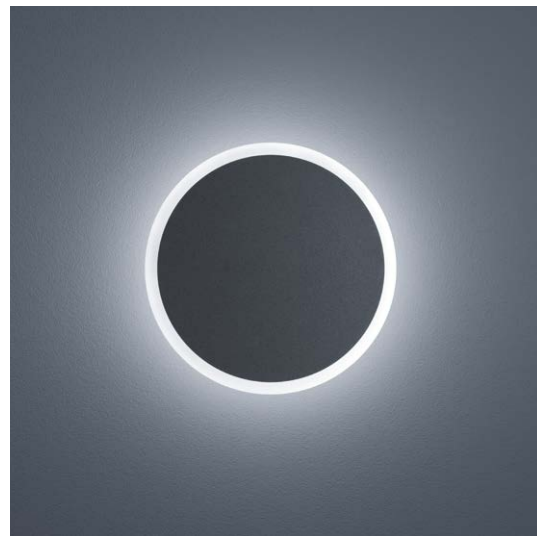

SOLO

massiv Aluminium
solid aluminium

LED IP54

6 W, LED warm weiß / warm white
ca. 3000 K, 780 Lumen

Farbe mattweiß / colour white mat

A18707.07

Farbe graphit / colour graphite

A18707.93