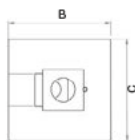

## PETRA 3

ART.	W	V	LUMEN	°K LED	Acm	Bcm	Ccm	LED	COLOUR
PETRA 3	42+11	220	3697+1500	2700 3000	45	66	66	700mA CRI90	BI+BI BI+RU BI+AS EC+OT EC+NE EC+AS AR+AS OE+BI OE+RU OE+NE RE+BI RE+OT AE+OT

ALIMENTATORE INCLUSO / DRIVER INCLUDED  
PETRA...TRIAC = DIMMERABILE TRIAC