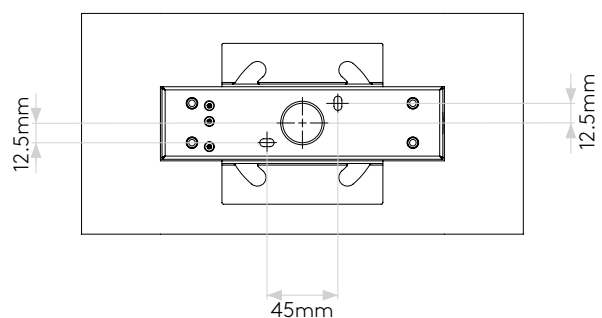

Please note that some dimensions may vary slightly due to manufacturing tolerances, this includes cable entry and fixing holes

Veillez noter que certaines dimensions peuvent varier légèrement en raison des tolérances de fabrication, y compris l'entrée de câble et les trous de fixation.

Bitte beachten Sie, dass die Maße Fertigungstoleranzen unterliegen und daher in geringem Umfang von der angegebenen Größe abweichen können. Dies gilt auch für Kabeleingänge und Befestigungslöcher.

Si prega notare che possono esserci piccole variazioni in alcune dimensioni dovute alle tolleranze di produzione, queste includono l'ingresso del cavo e i fori di fissaggio.