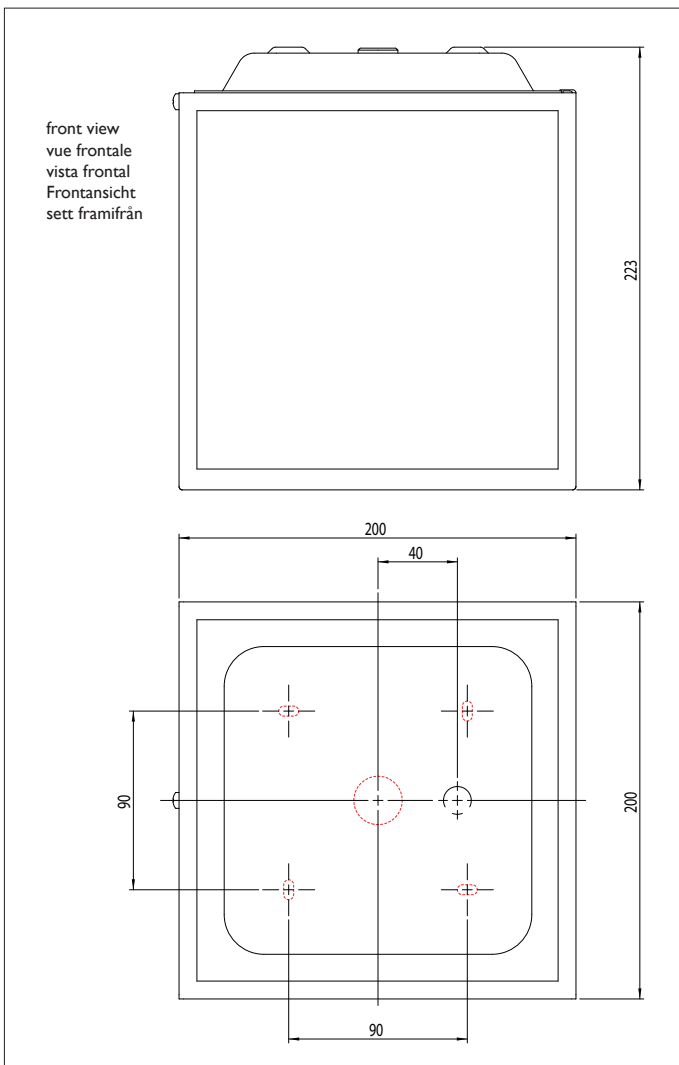

7389, 7846 Box

■ astro

l x 60w E27		excl.
----------------	--	-------

Zone	Not Applicable
------	----------------

Astro Lighting Ltd.
G2 River Way, Harlow
CM20 2DP, Great Britain

T: +44 (0) 1279 427001
F: +44 (0) 1279 427002
sales@astrolighting.co.uk
www.astrolighting.co.uk