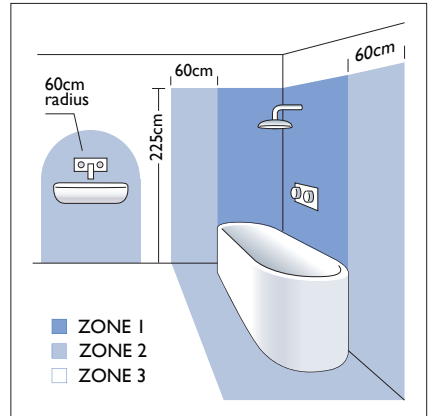

1 x 60w E27		
----------------	--	--

Zone	2	3
------	----------	----------

Astro Lighting Ltd.
G2 River Way, Harlow
CM20 2DP, Great Britain

T: +44 (0) 1279 427001
F: +44 (0) 1279 427002
sales@astrolighting.co.uk
www.astrolighting.co.uk