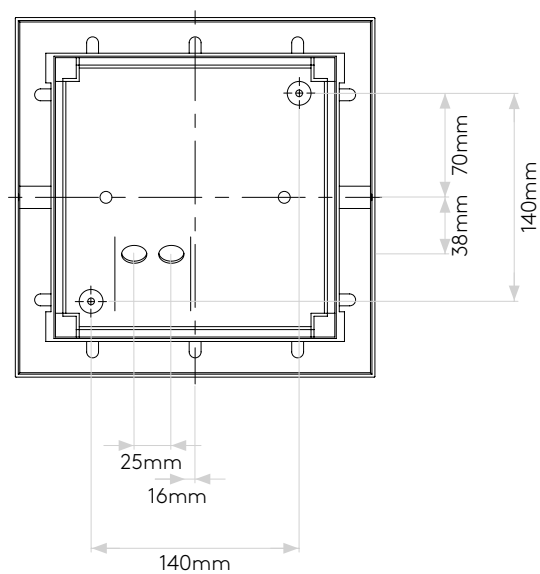

Please note that some dimensions may vary slightly due to manufacturing tolerances, this includes cable entry and fixing holes

Veuillez noter que certaines dimensions peuvent varier légèrement en raison des tolérances de fabrication, y compris l'entrée de câble et les trous de fixation.

Bitte beachten Sie, dass die Maße Fertigungstoleranzen unterliegen und daher in geringem Umfang von der angegebenen Größe abweichen können. Dies gilt auch für Kabeleingänge und Befestigungslöcher.

Si prega notare che possono esserci piccole variazioni in alcune dimensioni dovute alle tolleranze di produzione, queste includono l'ingresso del cavo e i fori di fissaggio.