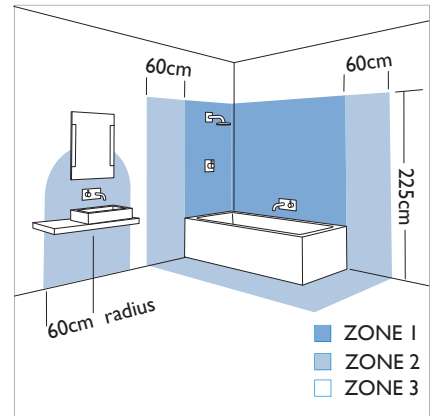

0775 Taketa

1x40w E14		not included
--------------	--	-----------------

Zones	2	3
-------	----------	----------

Astro Lighting Ltd.
G2 River Way,
Harlow,
Essex,
CM20 2DP
Great Britain

tel: +44 (0) 1279 427001
fax: +44 (0) 1279 427002
email: sales@astrolighting.co.uk
www.astrolighting.co.uk