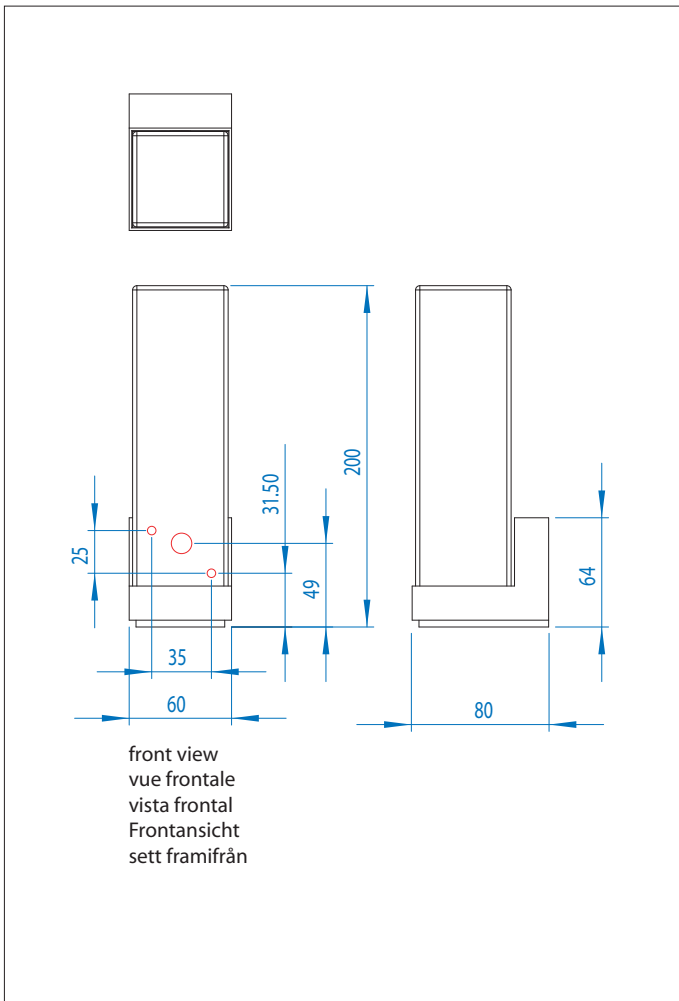

0775 Taketa

1x40w E14		not included
--------------	--	-----------------

Zones	2	3
-------	----------	----------

Astro Lighting Ltd.
G2 River Way,
Harlow,
Essex,
CM20 2DP
Great Britain

tel: +44 (0) 1279 427001
fax: +44 (0) 1279 427002
email: sales@astrolighting.co.uk
www.astrolighting.co.uk