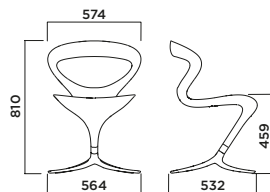

CALLITA

CALLITA

DESIGN:
ANDREAS OSTWALD

RIGID PAINTED POLYURETHANE
LOW CHAIR RESTING ON A DIE-
CAST ALUMINIUM FIXED BASE.
WIDE ENVELOPING BACKREST.

CALLITA CHAIR

One of Infiniti's classics: Callita is a low chair with a design that recalls the sinuous forms of the ideograms of Japanese calligraphy. Reference to an ancient art for a product with a modern and minimalist style.

CALLITA CHAIR

RIVESTIMENTO
Upholstery

IMPILABILITÀ
Stackability

ESTERNO
Outdoor

POLIURETANO COLORATO

Colour polyurethane

PU02
Bianco
White

PU03
Nero
Black