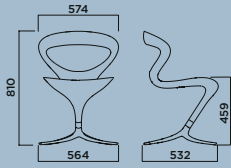

CALLITA

CALLITA

DESIGN:
ANDREAS OSTWALD

RIGID PAINTED POLYURETHANE
LOW CHAIR RESTING ON A DIE-
CAST ALUMINIUM FIXED BASE.
WIDE ENVELOPING BACKREST.

CALLITA CHAIR

One of Infiniti's classics: Callita is a low chair with a design that recalls the sinuous forms of the ideograms of Japanese calligraphy. Reference to an ancient art for a product with a modern and minimalist style.

CALLITA CHAIR

RIVESTIMENTO
Upholstery

IMPILABILITÀ
Stackability

ESTERNO
Outdoor

POLIURETANO COLORATO

Colour polyurethane

PU02
Bianco
White

PU03
Nero
Black