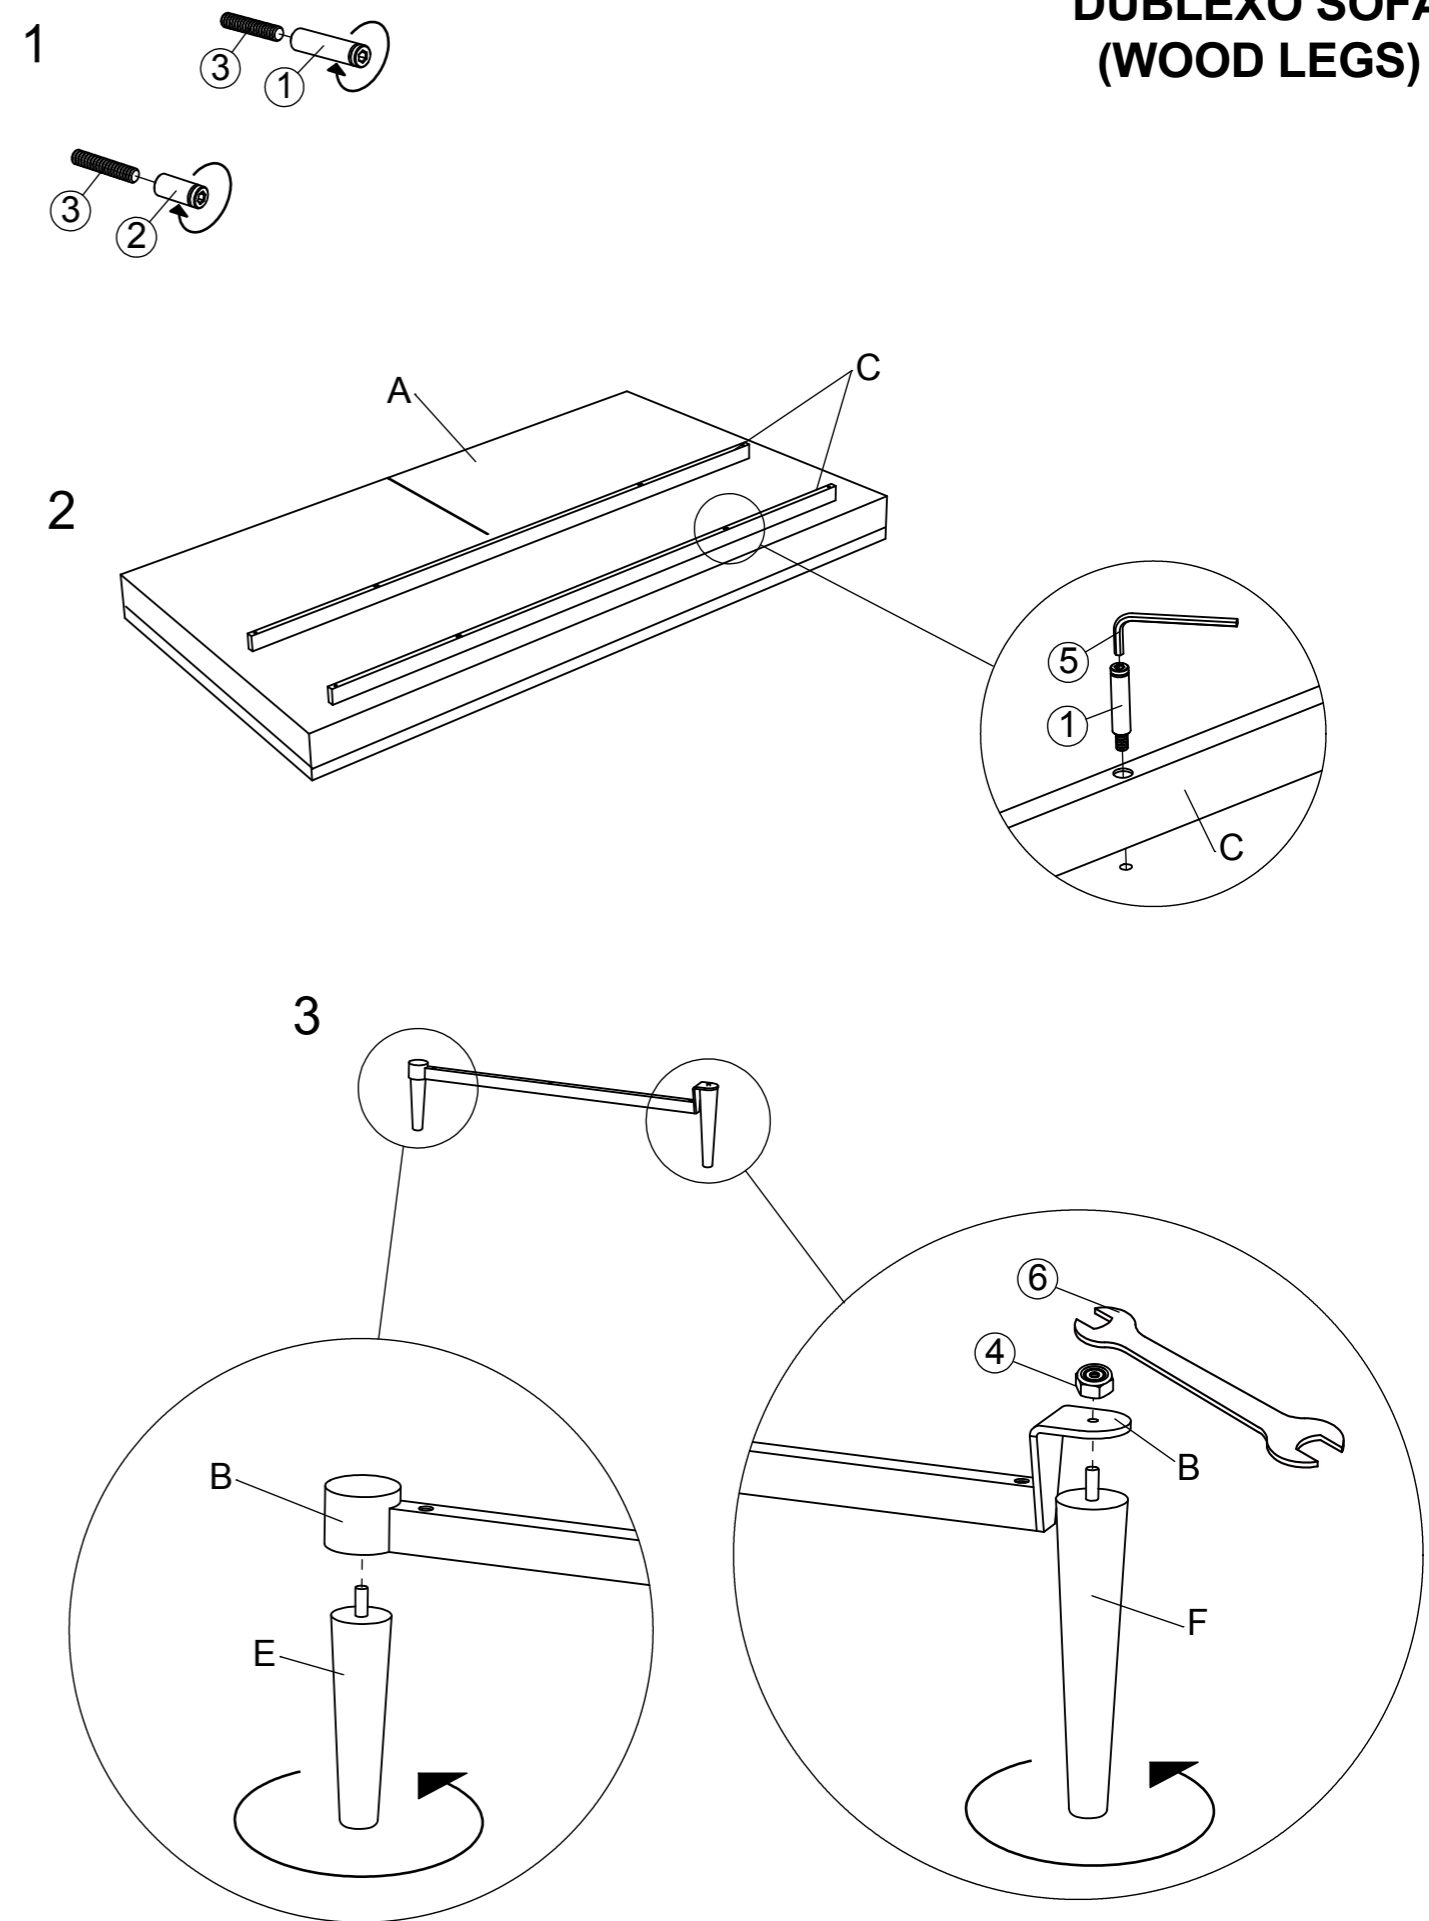

- ① x 4 
- ② x 6 
- ③ x 10 
- ④ x 2 
- ⑤ x 1 
- ⑥ x 1 

069472-1
DUBLEXO SOFA
(WOOD LEGS)

2,54 cm = 1 US INCH

**069472-1
DUBLEXO SOFA
(WOOD LEGS)**

1

SOVE - SCHLAFEN - SLEEP - DORMIR

2

HVILE - RUHE - RELAX - REPOSER