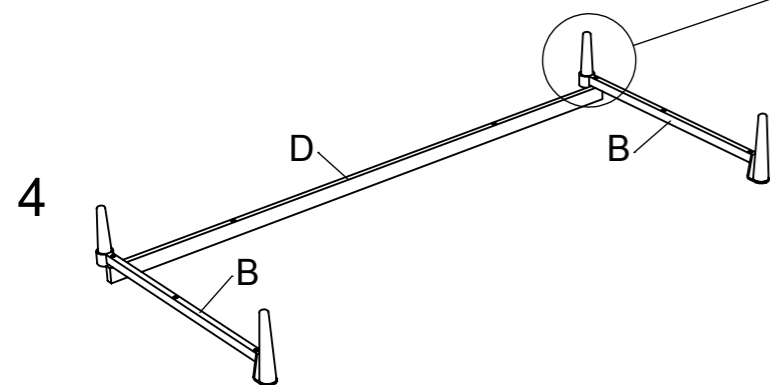

- ① x 4 
- ② x 6 
- ③ x 10 
- ④ x 2 
- ⑤ x 1 
- ⑥ x 1 

069472-1
DUBLEXO SOFA
(WOOD LEGS)

2,54 cm = 1 US INCH

**069472-1
DUBLEXO SOFA
(WOOD LEGS)**

1

SOVE - SCHLAFEN - SLEEP - DORMIR

2

HVILE - RUHE - RELAX - REPOSER