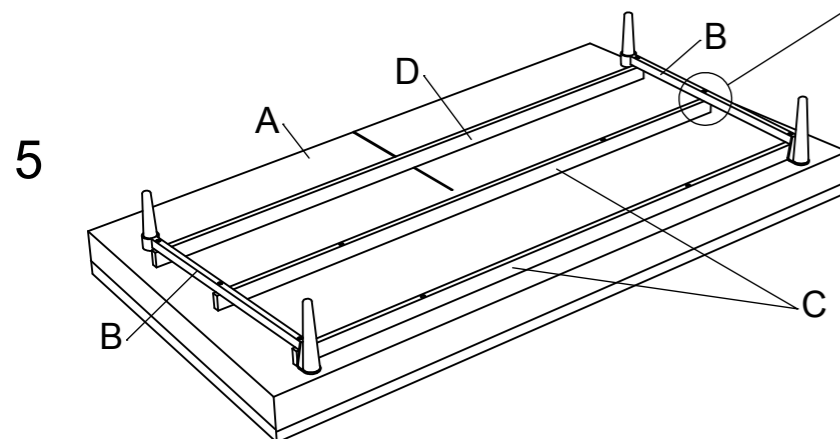

- ① x 4 
- ② x 6 
- ③ x 10 
- ④ x 2 
- ⑤ x 1 
- ⑥ x 1 

069472-1
DUBLEXO SOFA
(WOOD LEGS)

2,54 cm = 1 US INCH

**069472-1
DUBLEXO SOFA
(WOOD LEGS)**

1

SOVE - SCHLAFEN - SLEEP - DORMIR

2

HVILE - RUHE - RELAX - REPOSER