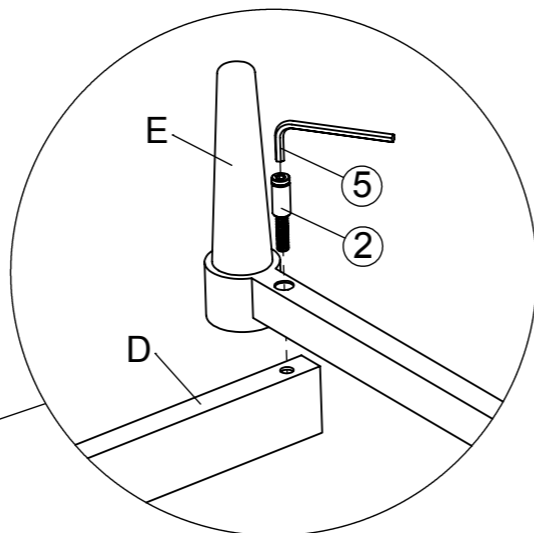

- ① x 4 
- ② x 6 
- ③ x 10 
- ④ x 2 
- ⑤ x 1 
- ⑥ x 1 

069472-1
DUBLEXO SOFA
(WOOD LEGS)

2,54 cm = 1 US INCH

**069472-1
DUBLEXO SOFA
(WOOD LEGS)**

1

SOVE - SCHLAFEN - SLEEP - DORMIR

2

HVILE - RUHE - RELAX - REPOSER