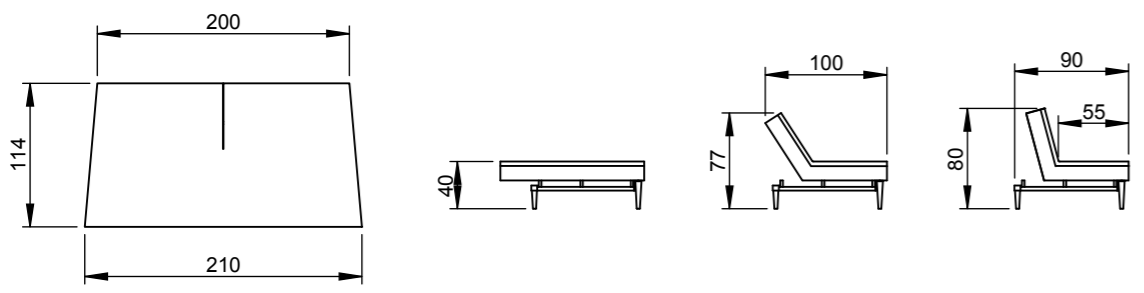

- ① x 4 
- ② x 6 
- ③ x 10 
- ④ x 2 
- ⑤ x 1 
- ⑥ x 1 

069472-1
DUBLEXO SOFA
(WOOD LEGS)

2,54 cm = 1 US INCH

**069472-1
DUBLEXO SOFA
(WOOD LEGS)**

1

SOVE - SCHLAFEN - SLEEP - DORMIR

2

HVILE - RUHE - RELAX - REPOSER