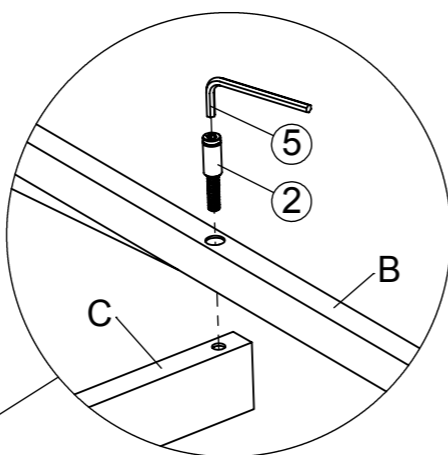

- ① x 4 
- ② x 6 
- ③ x 10 
- ④ x 2 
- ⑤ x 1 
- ⑥ x 1 

069472-1
DUBLEXO SOFA
(WOOD LEGS)

2,54 cm = 1 US INCH

**069472-1
DUBLEXO SOFA
(WOOD LEGS)**

1

SOVE - SCHLAFEN - SLEEP - DORMIR

2

HVILE - RUHE - RELAX - REPOSER