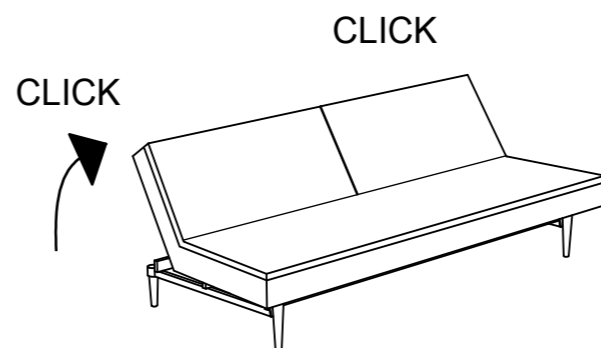

HVILE - RUHE - RELAX - REPOSER

4