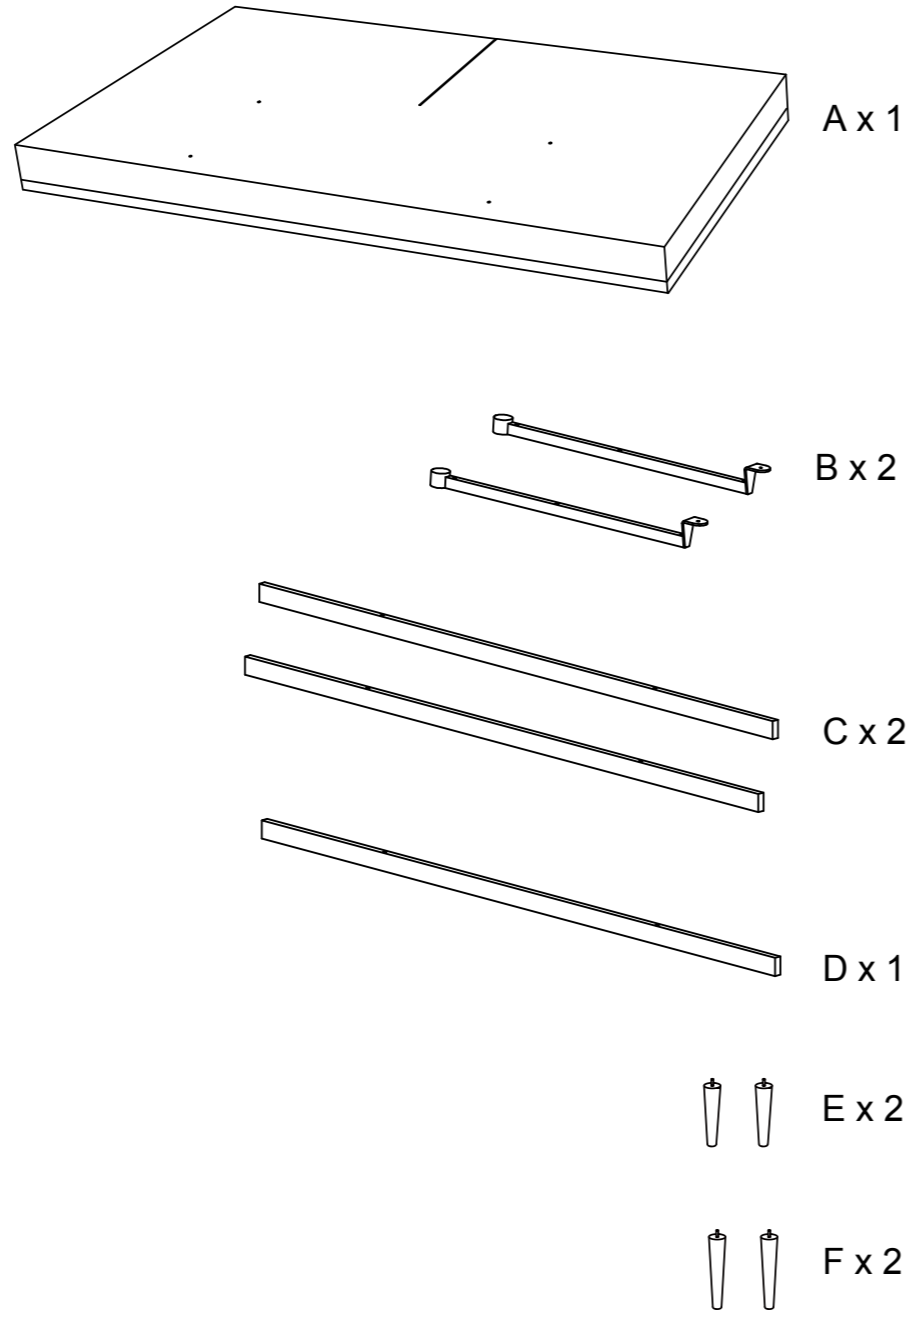

- ① x 4 
- ② x 6 
- ③ x 10 
- ④ x 2 
- ⑤ x 1 
- ⑥ x 1 

069472-1
DUBLEXO SOFA
(WOOD LEGS)

2,54 cm = 1 US INCH

**069472-1
DUBLEXO SOFA
(WOOD LEGS)**

1

SOVE - SCHLAFEN - SLEEP - DORMIR

2

HVILE - RUHE - RELAX - REPOSER