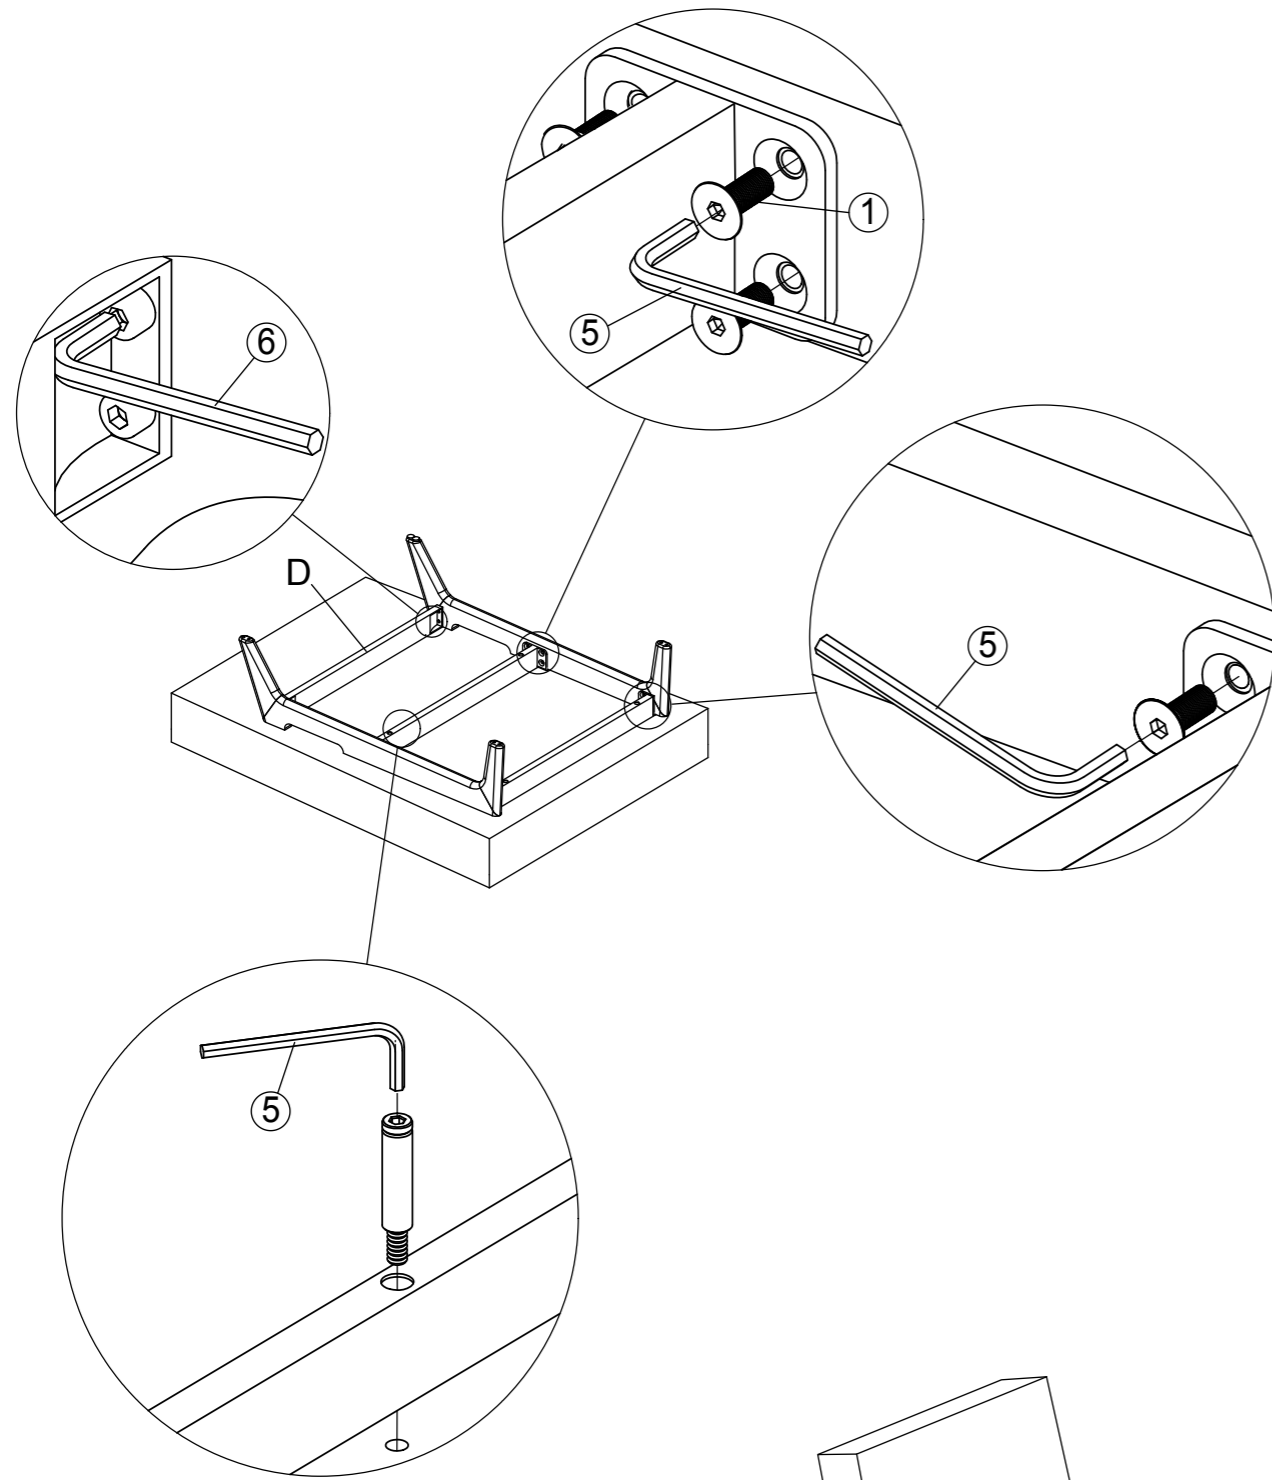

069692
EIK CHAIR

1

2

2,54 cm = 1 US INCH

3

① x 12  ② x 4 

069692
EIK CHAIR

1

CLICK

SOVE - SCHLAFEN - SLEEP - DORMIR

2

HVILE - RUHE - RELAX - REPOSER

3

CLICK

HVILE - RUHE - RELAX - REPOSER

4