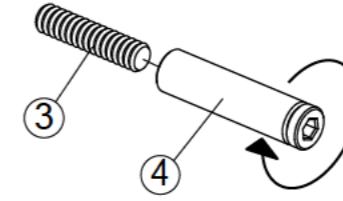

069692
EIK CHAIR

1

2

2,54 cm = 1 US INCH

3

① x 12  ② x 4 

069692
EIK CHAIR

1

CLICK

SOVE - SCHLAFEN - SLEEP - DORMIR

2

HVILE - RUHE - RELAX - REPOSER

3

CLICK

HVILE - RUHE - RELAX - REPOSER

4