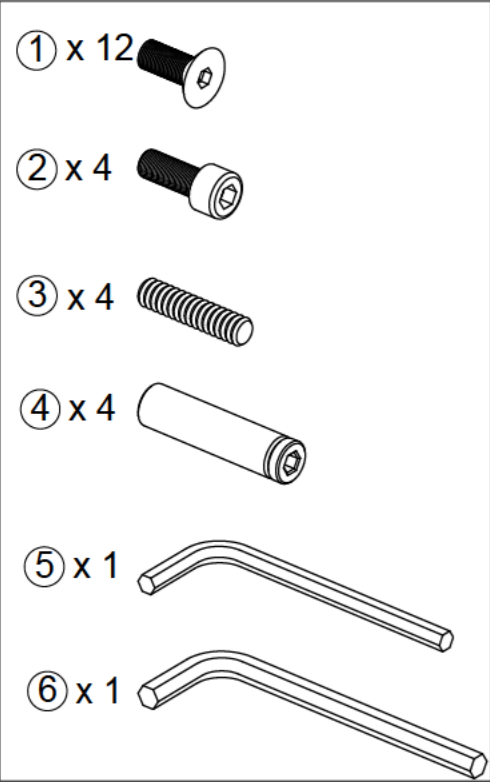

069692
EIK CHAIR

1

2

2,54 cm = 1 US INCH

3

① x 12  ② x 4 

069692
EIK CHAIR

1