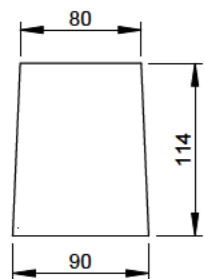

069692
EIK CHAIR

1

2

2,54 cm = 1 US INCH

3

① x 12  ② x 4 

069692
EIK CHAIR

1