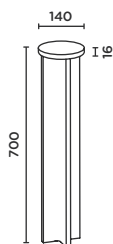

dimmbare

installation:
1 x cable entry point;
connection terminal
3 x 2,5 mm²;
possibility of connection of
several luminaires by star wiring
with external earth distribution
box

assembly:
on site foundation or
solid ground

material:
aluminium die-casting
powder-coated

protection class:
IP65

EEC:

Größe in mm
size in mm

Art.-Nr. item no.	Farbe colour	Systemleistung system performance	Lichtrichtung light direction
91006-AN	anthracite RAL 7016	12 W/240 lm	
91006-CB	cool brown	12 W/240 lm	