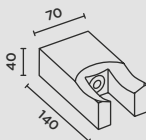

shot hook

für Wandmontage

for wall mounting

Größe in mm
size in mm

Art.-Nr.
item no.

Farbe
colour

Material
material

91092-AN

anthracite
RAL 7016

Aluminiumguss pulverbeschichtet
aluminium die-casting powder-coated

91092-CB

cool brown

Aluminiumguss pulverbeschichtet
aluminium die-casting powder-coated

91092-BL

deep black
RAL 9005

Aluminiumguss pulverbeschichtet
aluminium die-casting powder-coated