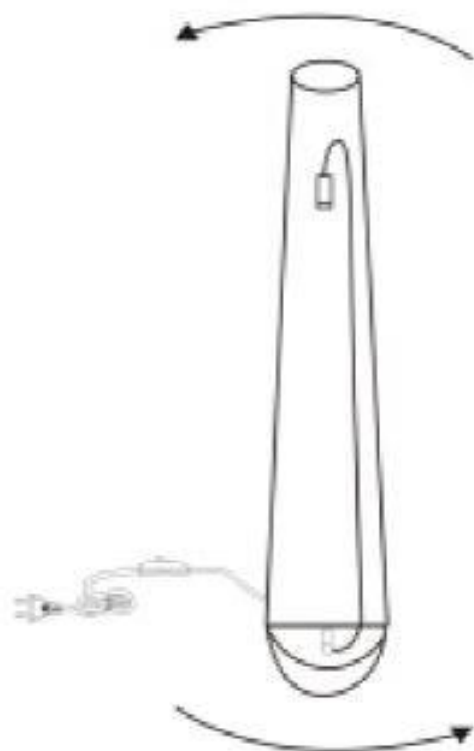

39423 Floor Lamp Sultan Cone 120cm

KARE
DESIGN

#1

#3

#2