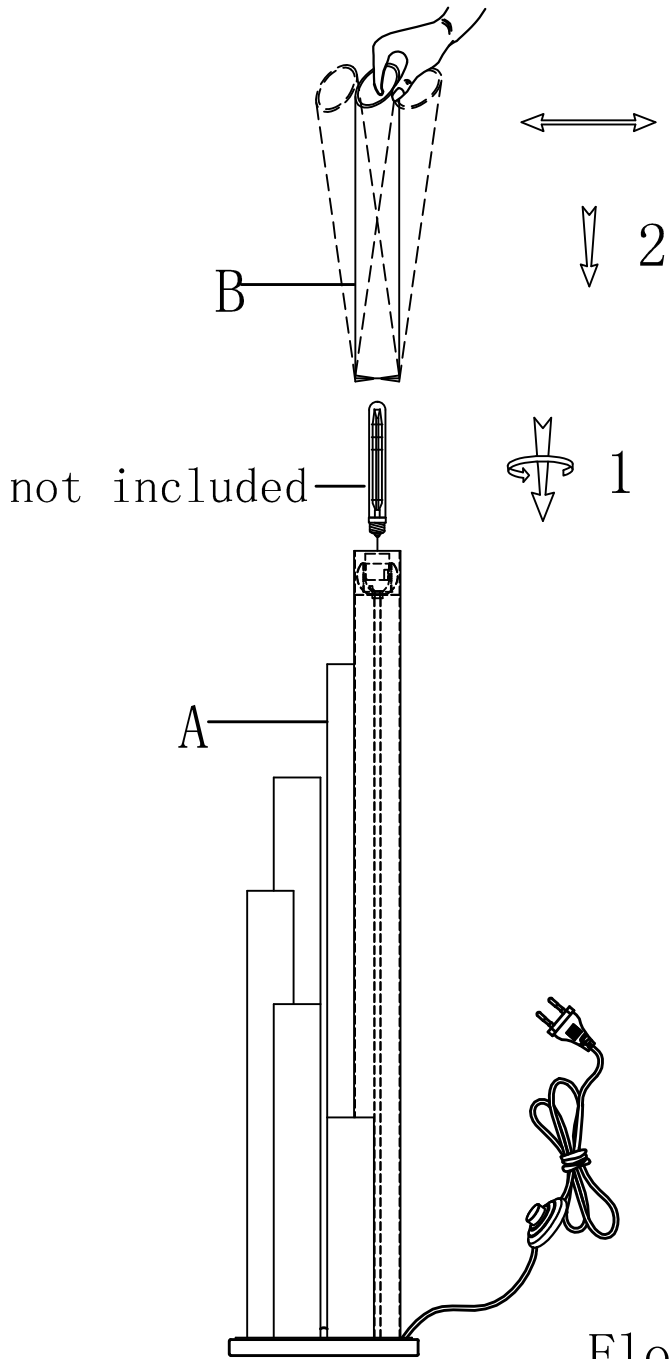

**KARE**  
DESIGN

61295

Floor Lamp Pipe Gold LED 175cm

A

B

1 pcs

6 pcs