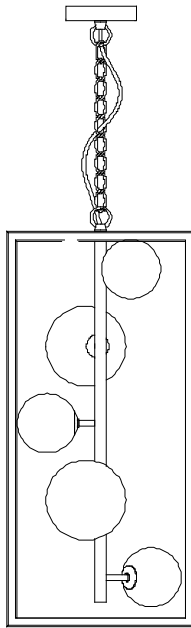

67859Hanging Lamp Balloon Cube

KARE
DESIGN

PARTS LIST		Qty
A		3
B		2

2 X 

30

67859 Hanging Lamp Balloon Cube