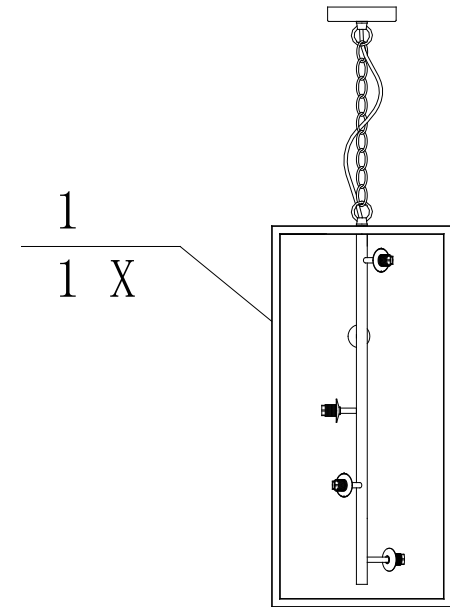

67859Hanging Lamp Balloon Cube

KARE
DESIGN

PARTS LIST		Qty
A		3
B		2

2 X 

30

67859 Hanging Lamp Balloon Cube