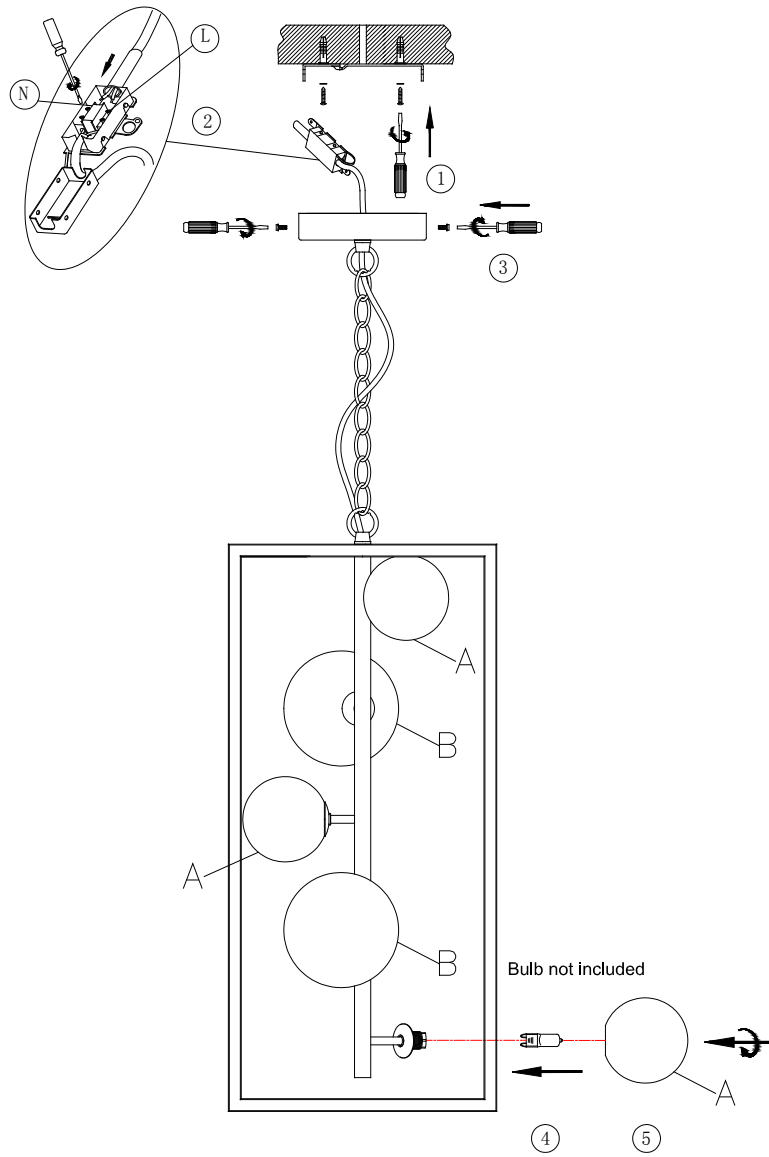

67859Hanging Lamp Balloon Cube

KARE
DESIGN

PARTS LIST		Qty
A		3
B		2

2 X 

30

67859 Hanging Lamp Balloon Cube