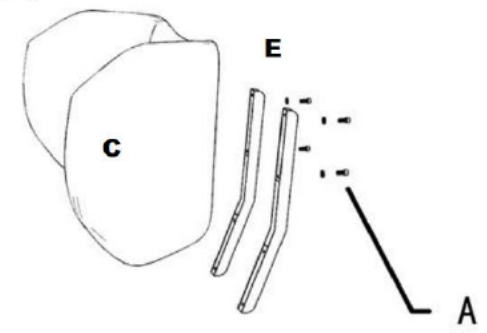

KARE
DESIGN

80032 — Swivel Armchair Toledo

STEP 1

STEP 2

STEP 3

1

A

Allen key

1PC

M8*25

ASSEMBLY INSTRUCTION

B

C

D

E × 2