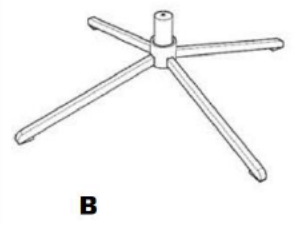

KARE
DESIGN

80032 — Swivel Armchair Toledo

STEP 1

STEP 2

STEP 3

1

A

Allen key

1PC

M8*25

ASSEMBLY INSTRUCTION

B

C

D

E × 2