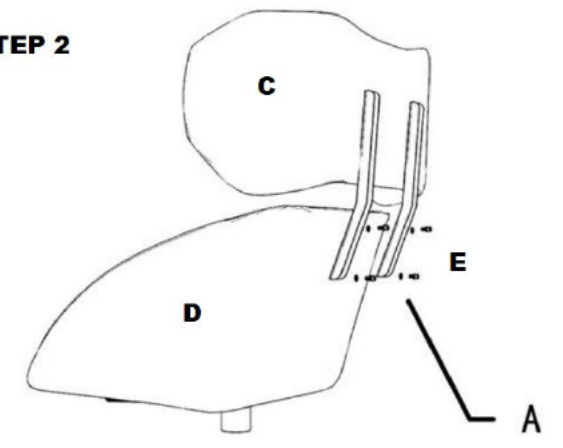

KARE
DESIGN

80032 — Swivel Armchair Toledo

STEP 1

STEP 2

STEP 3

1

A

Allen key

1PC

M8*25

ASSEMBLY INSTRUCTION

B

C

D

E × 2