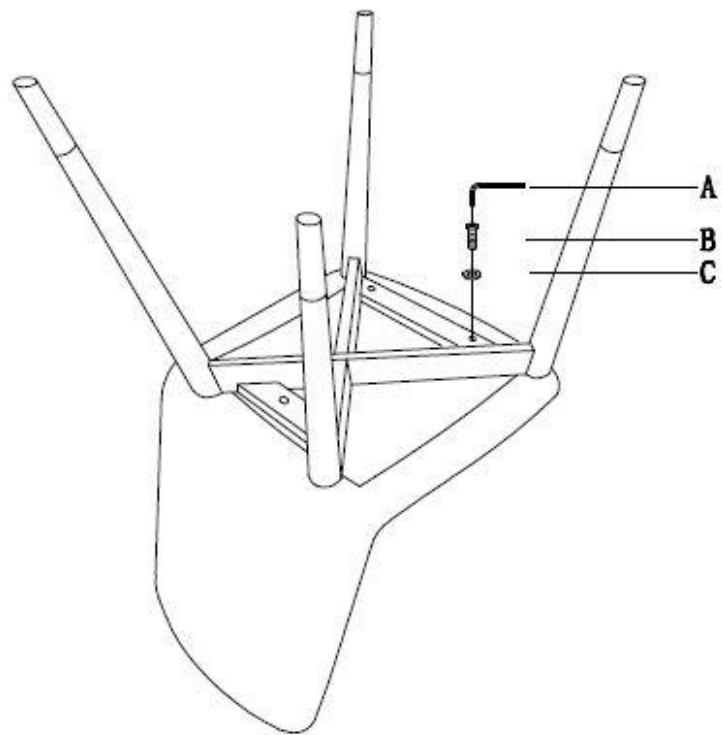

82105 Chair Montmartre

KARE
DESIGN

| | | | |
|---|-------|---|---|
| C | ∅6 |  | 3 |
| B | M6x20 |  | 3 |
| A | 4mm |  | 1 |