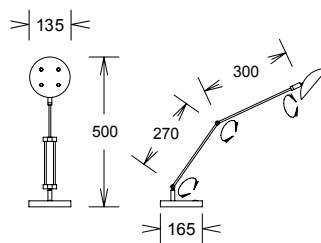

61.605.03 Messing matt, brass dull

61.605.05 mattnickel, nickel dull

61.605.06 Chrom, chrome

4 x 4,5W LED, ca. 1000 Lumen  
3000 K (Warmton, warm white)

mit Tastdimmer  
with touch dimmer

61.605.05 LED