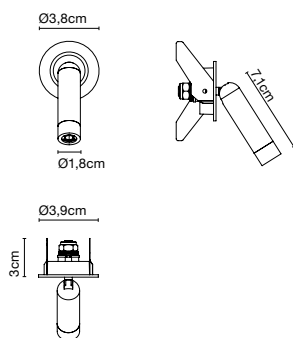

## Daniel López

**marset**

**Ledtube mini**

**Ledtube mini spot**

**Range of positions**

The Ledtube mini offers a new size to fill the gap: the same design but smaller and more compact while maintaining the proportions of the original.

**Ledtube mini**  
LED 3,6W 700mA 2700K  
CRI90  
Light source - 132lm  
(included)

**Ledtube mini spot**  
LED 3,6W 700mA 2700K  
CRI90  
Light source - 132lm  
(included)

Optics  
▲  
25°

Injected aluminium structure and a frontal piece of transparent polycarbonate. Honeycomb grill to avoid glare. Incorporated switch to turn the lamp on when opened and off when folded away, except in the spot version.