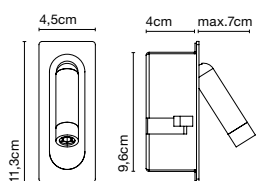

## Daniel López

**marset**

**Ledtube mini**

**Ledtube mini spot**

**Range of positions**

The Ledtube mini offers a new size to fill the gap: the same design but smaller and more compact while maintaining the proportions of the original.

**Ledtube mini**  
LED 3,6W 700mA 2700K  
CRI90  
Light source - 132lm  
(included)

**Ledtube mini spot**  
LED 3,6W 700mA 2700K  
CRI90  
Light source - 132lm  
(included)

Optics  
▲  
25°

Injected aluminium structure and a frontal piece of transparent polycarbonate. Honeycomb grill to avoid glare. Incorporated switch to turn the lamp on when opened and off when folded away, except in the spot version.