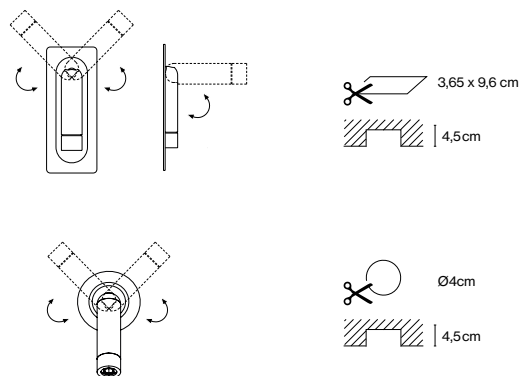

## Daniel López

**marset**

**Ledtube mini**

**Ledtube mini spot**

**Range of positions**

The Ledtube mini offers a new size to fill the gap: the same design but smaller and more compact while maintaining the proportions of the original.

**Ledtube mini**  
LED 3,6W 700mA 2700K  
CRI90  
Light source - 132lm  
(included)

**Ledtube mini spot**  
LED 3,6W 700mA 2700K  
CRI90  
Light source - 132lm  
(included)

Optics  
▲  
25°

Injected aluminium structure and a frontal piece of transparent polycarbonate. Honeycomb grill to avoid glare. Incorporated switch to turn the lamp on when opened and off when folded away, except in the spot version.