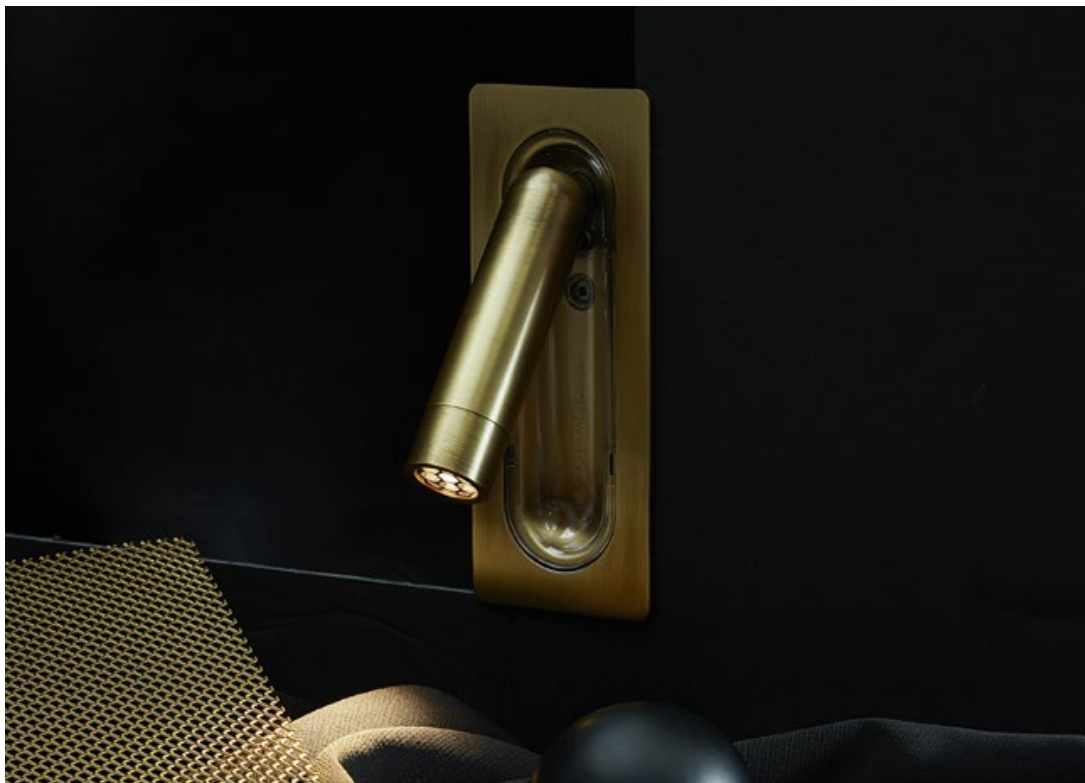

## Daniel López

**marset**

**Ledtube mini**

**Ledtube mini spot**

**Range of positions**

The Ledtube mini offers a new size to fill the gap: the same design but smaller and more compact while maintaining the proportions of the original.

**Ledtube mini**  
LED 3,6W 700mA 2700K  
CRI90  
Light source - 132lm  
(included)

**Ledtube mini spot**  
LED 3,6W 700mA 2700K  
CRI90  
Light source - 132lm  
(included)

Optics  
▲  
25°

Injected aluminium structure and a frontal piece of transparent polycarbonate. Honeycomb grill to avoid glare. Incorporated switch to turn the lamp on when opened and off when folded away, except in the spot version.