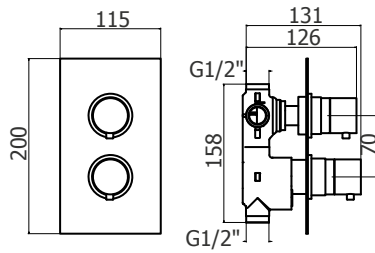

Miscelatore termostatico incasso 2 uscite.

2-outlet thermostatic mixer for concealed installation.