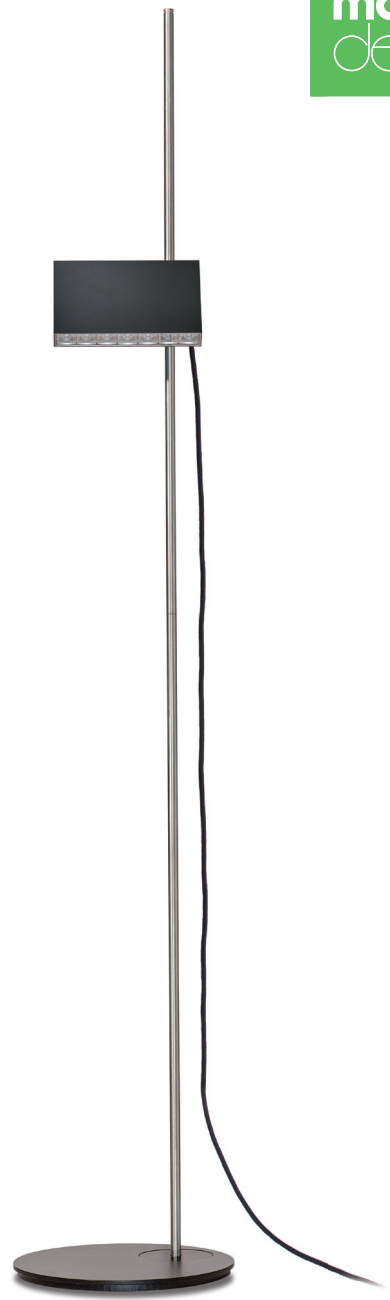

Produktinformation

LED

»FlatBoxLED« STEHLEUCHE **fbl-sl**

»Das Eckige muss ans Runde.« Einen runden Standfuss und einen rechteckigen Leuchtkörper. Mehr braucht es fast nicht für die Creation eines zukünftigen Klassikers.

Abstrahlwinkel: flood 45°, 17W, 2700K, 950 lm,
CRI typ.95, schaltbar / dimmbar über Tastschalter
mit Memoryfunktion am Lichtkopf,

Leuchtenwirkungsgrad ca. 86 %, EEI = A⁺⁺ - A

Baureihen geprüft durch **DEKRA**

Product Information

LED

»FlatBoxLED« FLOOR LIGHT fbl-sl

»The right-angled item must fit in the round one.«
A round base support and a rectangular light body. More is nearly unnecessary for the creation of a future classic. In the spirit of the motto »less is more,« the light only comes equipped with an integrated ballast, a knurled round thumb screw for height adjustment, and an elegant black 3,5 m braided cable. Fine details in brass round out the sophisticated product impression.

- powder-coated mawa 9005 black matt (mawa 9005)
- powder-coated dark bronze (br)

additional RAL-colors on request

fbl-sl

Design: Jan Blieske / Jan Dinnebier
aluminum housing, 365° rotatable and 90°
tiltable, black 3,5 m braided cable,
beam angle: flood 45°, 17 W, 2700 K, 950 lm,
CRI typ. 95, switchable/dimmable: push button
with memory function in the light head,
Luminaire efficiency approximately 86%,
EEL = A⁺⁺ - A