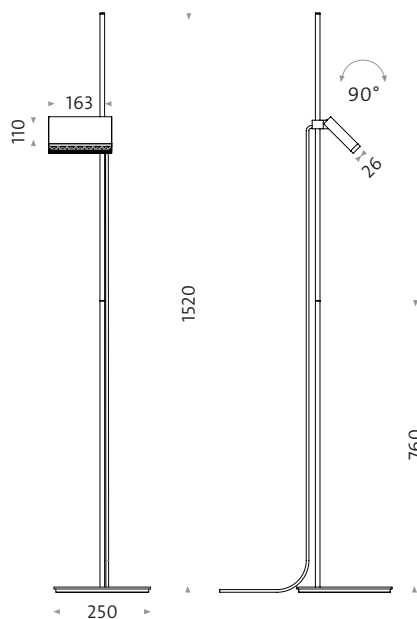

Abstrahlwinkel: flood 45°, 17W, 2700K, 950 lm,
CRI typ.95, schaltbar / dimmbar über Tastschalter
mit Memoryfunktion am Lichtkopf,

Leuchtenwirkungsgrad ca. 86 %, EEI = A⁺⁺ - A

Baureihen geprüft durch **DEKRA**

Product Information

LED

»FlatBoxLED« FLOOR LIGHT fbl-sl

»The right-angled item must fit in the round one.«
A round base support and a rectangular light body. More is nearly unnecessary for the creation of a future classic. In the spirit of the motto »less is more,« the light only comes equipped with an integrated ballast, a knurled round thumb screw for height adjustment, and an elegant black 3,5 m braided cable. Fine details in brass round out the sophisticated product impression.

- powder-coated mawa 9005 black matt (mawa 9005)
- powder-coated dark bronze (br)

additional RAL-colors on request

fbl-sl

Design: Jan Blieske / Jan Dinnebier
aluminum housing, 365° rotatable and 90°
tiltable, black 3,5 m braided cable,
beam angle: flood 45°, 17 W, 2700 K, 950 lm,
CRI typ. 95, switchable/dimmable: push button
with memory function in the light head,
Luminaire efficiency approximately 86%,
EEL = A⁺⁺ - A