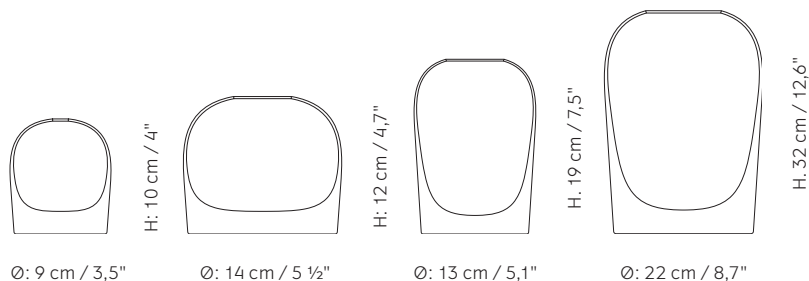

Troll Vase

Product Type

Vase

Production Process

The vases are made from two layered colored mouth-blown glass.

Dimensions (cm / in)

Troll Vase, S

Ø: 9 cm / 3,5"

H: 10 cm / 3,9"

Troll Vase, M

Ø: 14 cm / 5,5"

H: 12 cm / 4,7"

Troll Vase, L

Ø: 13 cm / 5,1"

H: 19 cm / 7,5"

Troll Vase, XL

Ø: 22 cm / 8,7"

H: 32 cm / 12,6"

Materials

Mouth-Blown Glass

Colours

Smoke, Midnight Blue or Amber

Care Instructions

To clean simply wipe with a soft dry cloth. For stains, please use a light soap such as dishwashing soap on a wet cotton cloth. We recommend using a cloth to dry, afterwards. Do not use any cleaners with chemicals or harsh abrasives.

The idea behind Troll Vase started as a study of the properties of glass – examining how the intensity of colour changes depending on the thickness of the material. The result is a vase featuring a dynamic change of thickness throughout, from solid coloured base to thin transparent bubble-like top. Troll takes its name from a painting by the famed Norwegian artist Theodor Kittelsen, depicting a mythological water spirit, Nøkken, rising from the dark waters of a forest pond. This is a wonderfully rounded vessel with a unique expression. Available in three sizes.

About the Designer

Established in 2009, Anderssen & Voll is comprised of Torbjørn Anderssen and Espen Voll, who were previously founders and running partners of the design group Norway Says. Anderssen & Voll works within various fields of design with a focus on domestic objects. Design at Anderssen & Voll means being receptive to cultural and commercial influences and applying this knowledge in forward-thinking ways to generate groundbreaking and desirable products for their clients. Anderssen & Voll have received several awards for their work; including Wallpaper Award, Red Dot Award, IF Award and Honorary Award for best Design in Norway.