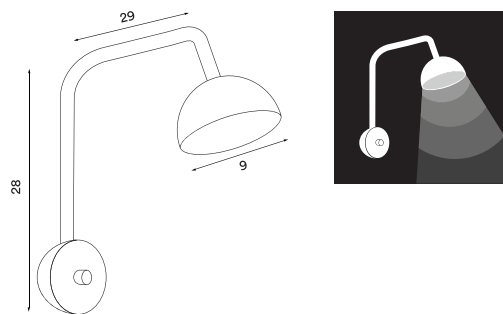

# Blush

Blush black  
– *Item no. 110*

Blush pink  
– *Item no. 111*

**Product type:** Wall lamp

**Design:** Morten & Jonas, 2018

**Shade material:** Steel

**Body materials:** Steel and silicone,  
brass flexible arm

**Shade and body colours:** Black or pink

**Light diffuser material:** Opal acrylic

**Wire:** Black (black version only) or  
white (pink version only), 200 cm

**Switch:** Dimmer switch on the wall base

**Bulb:** LED 6 W

**Voltage:** 220V - 240V ~ 50/60Hz

**Net weight:** 0.60 kg

**Dimensions and light direction:**

Outer package: 2

Light source included:

LED 6 W - Energy class: A