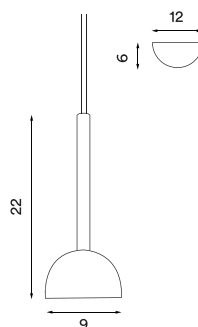

# Blush pendant

Blush black  
– Item no. 116

Blush white  
– Item no. 117

Blush rust  
– Item no. 118

**Product type:** Pendant lamp  
**Design:** Morten & Jonas, 2019  
**Shade and body material:** Steel  
**Shade and body colours:** Black, white or rust  
**Light diffuser material:** Opal acrylic  
**Wire:** Black (black and rust version) or white (white version), 370 cm  
**Bulb:** LED 8 W, 3000 K, 900 lm. Dimmable.  
**Voltage:** 220V - 240V - 50/60Hz  
**Net weight:** 0.70 kg  
**Outer package:** 2  
**Spare parts available:** LED module

## Dimensions and light direction:

Light source included:

LED 8 W - Energy class: A+