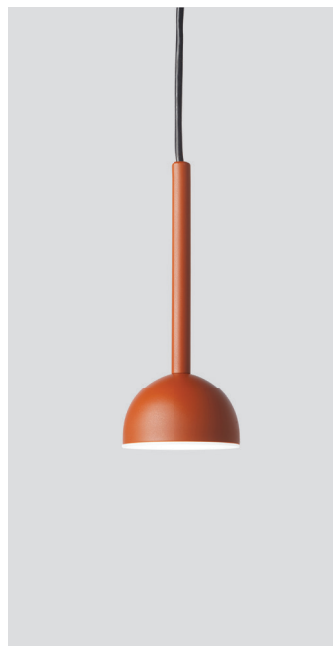

# Blush pendant

Blush black  
– Item no. 116

Blush white  
– Item no. 117

Blush rust  
– Item no. 118

**Product type:** Pendant lamp  
**Design:** Morten & Jonas, 2019  
**Shade and body material:** Steel  
**Shade and body colours:** Black, white or rust  
**Light diffuser material:** Opal acrylic  
**Wire:** Black (black and rust version) or white (white version), 370 cm  
**Bulb:** LED 8 W, 3000 K, 900 lm. Dimmable.  
**Voltage:** 220V - 240V - 50/60Hz  
**Net weight:** 0.70 kg  
**Outer package:** 2  
**Spare parts available:** LED module

## Dimensions and light direction:

Light source included:

LED 8 W - Energy class: A+