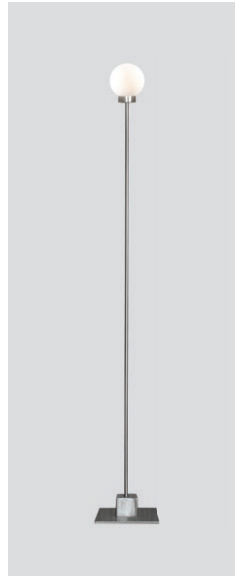

Snowball

Snowball metallic small
– Item no. 120

Snowball white small
– Item no. 121

Snowball metallic large
– Item no. 122

Snowball white large
– Item no. 123

Design: Trond Svendgård
Year: 2005
Types: Table and floor lamp

Dimensions and light direction

Shade material: Mouth blown glass
Shade colour: Opal white matt
Body material: Steel and aluminium
Body colour: Metallic or white
Wire: Transparent, 200 cm (floor) or 170 cm (table)
Dimmer switch: Transparent
Bulb: G9, Halogen Max. 40 W
Voltage: 220V - 240V - 50Hz
Net weight: 0.9 kg (table), 1.6 kg (floor)
Spare part available: Glass shade

Bulb included

Halogen 40 W - Energy class: D