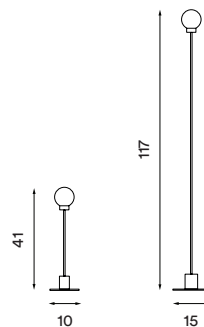

Snowball

Snowball metallic small
– Item no. 120

Snowball white small
– Item no. 121

Snowball metallic large
– Item no. 122

Snowball white large
– Item no. 123

Design: Trond Svendgård
Year: 2005
Types: Table and floor lamp

Dimensions and light direction

Shade material: Mouth blown glass
Shade colour: Opal white matt
Body material: Steel and aluminium
Body colour: Metallic or white
Wire: Transparent, 200 cm (floor) or 170 cm (table)
Dimmer switch: Transparent
Bulb: G9, Halogen Max. 40 W
Voltage: 220V - 240V - 50Hz
Net weight: 0.9 kg (table), 1.6 kg (floor)
Spare part available: Glass shade

Bulb included

Halogen 40 W - Energy class: D