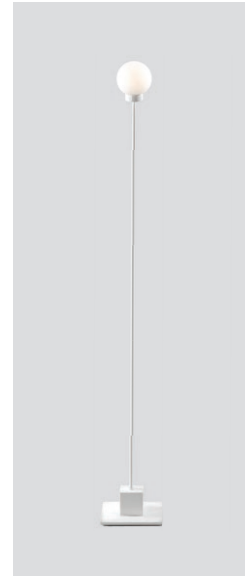

Snowball

Snowball metallic small
– Item no. 120

Snowball white small
– Item no. 121

Snowball metallic large
– Item no. 122

Snowball white large
– Item no. 123

Design: Trond Svendgård
Year: 2005
Types: Table and floor lamp

Dimensions and light direction

Shade material: Mouth blown glass
Shade colour: Opal white matt
Body material: Steel and aluminium
Body colour: Metallic or white
Wire: Transparent, 200 cm (floor) or 170 cm (table)
Dimmer switch: Transparent
Bulb: G9, Halogen Max. 40 W
Voltage: 220V - 240V - 50Hz
Net weight: 0.9 kg (table), 1.6 kg (floor)
Spare part available: Glass shade

Bulb included

Halogen 40 W - Energy class: D