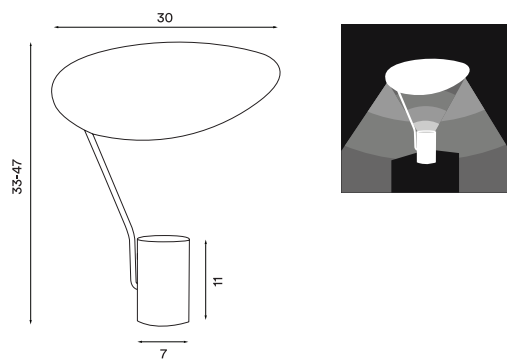

# Ombre

Ombre black  
– Item no. 130

Ombre warm beige  
– Item no. 131

**Product type:** Table lamp

**Design:** Antoine Rouzeau, 2019

**Shade and body material:** Steel

**Shade and body colour:** Black or warm beige

**Wire:** Black, 200 cm (with dimmer switch)

**Bulb:** GU10, Max. 6 W LED only

**Voltage:** 220V - 240V - 50/60Hz

**Net weight:** 1.6 kg

**Outer package:** 2

**Dimensions and light direction:**

Recommended bulb (dimmable):