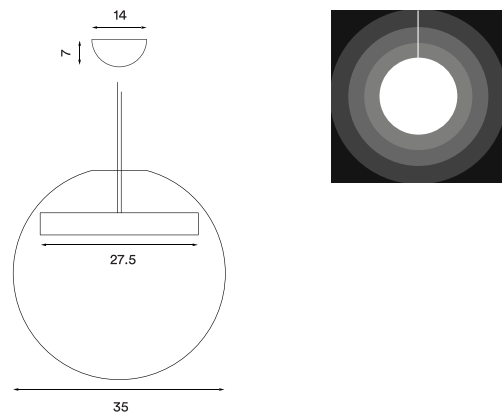

# Reveal

Reveal – Item no. 190

**Product type:** Pendant lamp  
**Design:** Silje Nesdal, 2019  
**Shade material:** Mouth blown glass  
**Shade colours:** Grey  
**Body material:** Aluminium and acrylic  
**Body colour:** Brass matt and opal white  
**Wire:** White rubber, 370 cm  
**Bulb:** LED 10 W, 3000 K, 900 lm. Dimmable.  
**Voltage:** 220V - 240V ~ 50/60Hz  
**Net weight:** 3.5 kg  
**Order quantity:** 1

## Dimensions and light direction:

Light source included:

LED 10 W - Energy class: A+