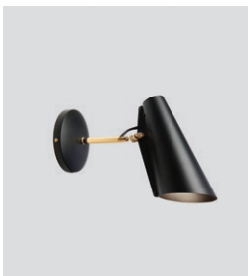

Birdy wall

Birdy wall black
– Item no. 610

Birdy wall white
– Item no. 611

Birdy wall grey
– Item no. 612

Birdy wall all black
– Item no. 613

Birdy wall short black
– Item no. 615

Birdy wall short white
– Item no. 616

Birdy wall short grey
– Item no. 617

Birdy wall short all black
– Item no. 618

Design: Birger Dahl
Year: 1952
Type: Wall lamp

Shade material: Aluminium
Shade, base and handle colours: White, grey or black (shade inner colour is same as outer colour)
Body material: Steel
Body and joints colour: Metallic, brass or black
Base colours: White, grey or black
Wire: Black or white (white version only),
200 cm (with switch)
Bulb: E27, Max. 60 W
Voltage: 220V - 240V - 50Hz
Net weight: Birdy wall: 0.8 kg, Birdy wall short: 0.7 kg,