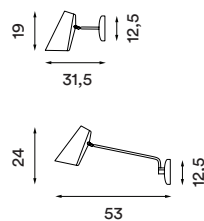

Birdy wall short grey
– Item no. 617

Birdy wall short all black
– Item no. 618

Design: Birger Dahl
Year: 1952
Type: Wall lamp

Shade material: Aluminium
Shade, base and handle colours: White, grey or black (shade inner colour is same as outer colour)
Body material: Steel
Body and joints colour: Metallic, brass or black
Base colours: White, grey or black
Wire: Black or white (white version only),
200 cm (with switch)
Bulb: E27, Max. 60 W
Voltage: 220V - 240V - 50Hz
Net weight: Birdy wall: 0.8 kg, Birdy wall short: 0.7 kg,

Dimensions and light direction

Recommended bulb