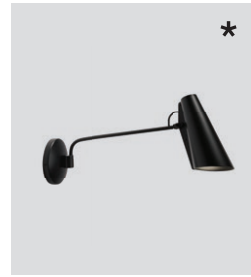

Birdy wall

Birdy wall black
– Item no. 610

Birdy wall white
– Item no. 611

Birdy wall grey
– Item no. 612

Birdy wall all black
– Item no. 613

Birdy wall short black
– Item no. 615

Birdy wall short white
– Item no. 616

Birdy wall short grey
– Item no. 617

Birdy wall short all black
– Item no. 618

Design: Birger Dahl
Year: 1952
Type: Wall lamp

Shade material: Aluminium
Shade, base and handle colours: White, grey or black (shade inner colour is same as outer colour)
Body material: Steel
Body and joints colour: Metallic, brass or black
Base colours: White, grey or black
Wire: Black or white (white version only),
200 cm (with switch)
Bulb: E27, Max. 60 W
Voltage: 220V - 240V - 50Hz
Net weight: Birdy wall: 0.8 kg, Birdy wall short: 0.7 kg,

Dimensions and light direction

Recommended bulb