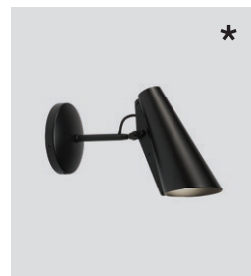

Birdy wall

Birdy wall black
– Item no. 610

Birdy wall white
– Item no. 611

Birdy wall grey
– Item no. 612

Birdy wall all black
– Item no. 613

Birdy wall short black
– Item no. 615

Birdy wall short white
– Item no. 616

Birdy wall short grey
– Item no. 617

Birdy wall short all black
– Item no. 618

Design: Birger Dahl
Year: 1952
Type: Wall lamp

Shade material: Aluminium
Shade, base and handle colours: White, grey or black (shade inner colour is same as outer colour)
Body material: Steel
Body and joints colour: Metallic, brass or black
Base colours: White, grey or black
Wire: Black or white (white version only),
200 cm (with switch)
Bulb: E27, Max. 60 W
Voltage: 220V - 240V - 50Hz
Net weight: Birdy wall: 0.8 kg, Birdy wall short: 0.7 kg,