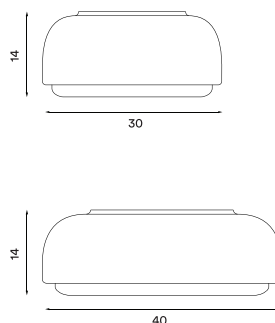

Design: Morten & Jonas
Year: 2017
Type: Ceiling and wall lamp

Dimensions and light direction

Body colour: White, dusty blue or dark grey
Body material: Steel
Shade colour: Opal white matt
Shade material: Glass
Bulbs: E27, Max. 2 x 13 W LED only (small)
E27, Max. 3 x 13 W LED only (large)
Voltage: 220V - 240V - 50Hz
Net weight: 2.0 kg (small), 3.1 kg (large)
Spare parts available: Glass shade