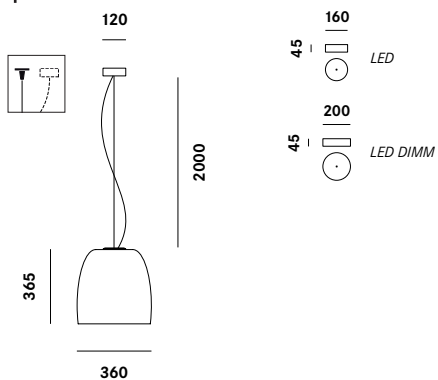

NOTTE S5

MENGOTTI/PRANDINA, 2010-2014

- MAX 1x150W IAA/F E27
- MAX 1x150W HSGST/F E27
- MAX 1x100W HAGS/UB E27
- MAX 1x100W IRR E27
- 1x23W FBT E27

S5

glass diffuser

OPAL WHITE	1283001610101
GLOSSY BLACK / WHITE INSIDE	1283001610124
GLOSSY BLACK / GOLD LEAF INSIDE	1283001610159
MIRROR / WHITE INSIDE	1283001610110
BLUE LAGOON / WHITE INSIDE	1283001610103
COPPER / WHITE INSIDE	1283001610170