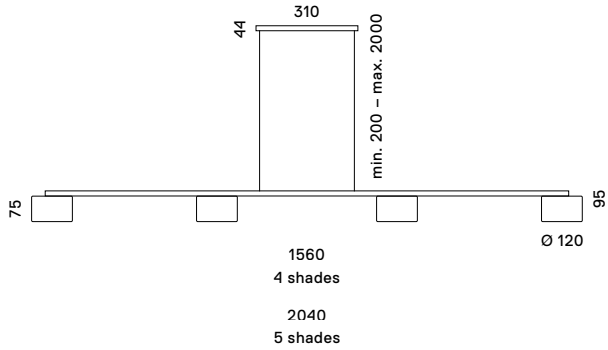

REEF Suspension

[mm]

REEF Ceiling

REEF Wall

REEF Table

→ NEW 2015
all types in LED

* LED version