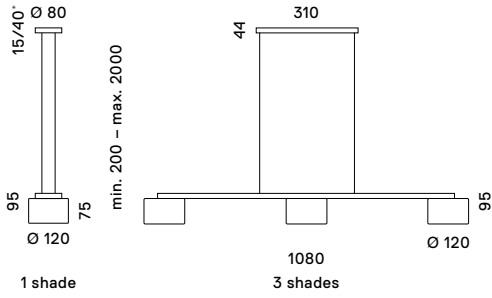

REEF Suspension

[mm]

REEF Ceiling

REEF Wall

REEF Table

→ NEW 2015
all types in LED

* LED version