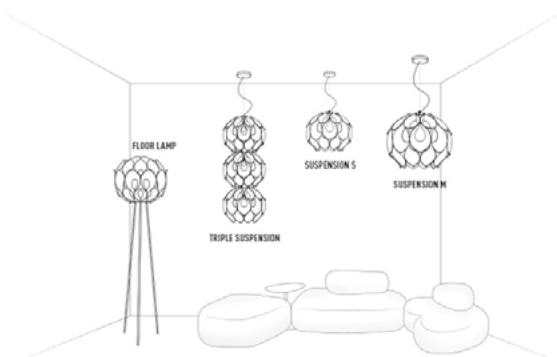

FLORA

design by Zanini De Zanine

PRODUCT	SIZE	COLOUR	CODE
SUSPENSION MEDIUM Bulbs E27: 3 X 8W LED Filament Made of: Lentiflex® / Goldflex® / Steelflex® Pewterflex® / Copperflex® / Methacrylate With: MagneticSystem® / Hand-finished Sphere Ceiling rose matching colour (metalized version) Weight: net Kg 3,0 - gross Kg 4,0 Package: 56 x 56 x h44cm CE IP 20	h1: maximum cable length	☐ WHITE ☐ PURPLE ☐ YELLOW ☐ BLU ☐ GOLD ☐ SILVER ☐ COPPER ☐ PEWTER	- FL085SOS0002W_000 - FL085SOS0002P_000 - FL085S00002G_000 - FL085SOS0002B_000 - FL085SOS0002O_000 - FL085SOS0002S_000 - FL085SOS0002RA000 - FL085SOS0002PE000
SUSPENSION SMALL Bulbs E27: 2 X 8W LED Filament Made of: Lentiflex® / Goldflex® / Steelflex® Pewterflex® / Copperflex® / Methacrylate With: MagneticSystem® / Hand-finished Sphere Ceiling rose matching colour (metalized version) Weight: net Kg 1,0 - gross Kg 2,0 Package: 40 x 40 x h29cm CE IP 20	h1: maximum cable length	☐ WHITE ☐ PURPLE ☐ YELLOW ☐ BLU ☐ GOLD ☐ SILVER ☐ COPPER ☐ PEWTER	- FL085SOS0001W_000 - FL085SOS0001P_000 - FL085S00001G_000 - FL085SOS0001B_000 - FL085SOS0001O_000 - FL085SOS0001S_000 - FL085SOS0001RA000 - FL085SOS0001PE000
SUSPENSION TRIPLE Bulbs E14: 3 X 4W LED Filament Made of: Lentiflex® Weight: net Kg 2,5 - gross Kg 3,5 Package: 40 x 40 x h90cm CE IP 20	h1: maximum cable length	☐ WHITE ☐ PURPLE ☐ YELLOW ☐ BLU	- FL085SOS0003W_000 - FL085SOS0003P_000 - FL085SOS0003G_000 - FL085SOS0003B_000

FLORA ENTIRE COLLECTION

ENERGY CLASS

This luminaire is compatible with bulbs of the energy classes:

SLAMP:
FLORA SUSPENSION

874/2012