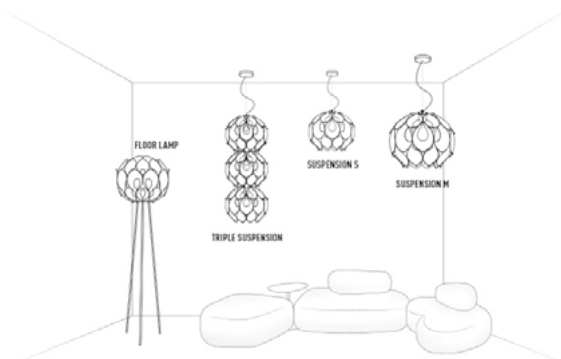

FLORA FLOOR

design by Zanini De Zanine

Compendium page 130

PRODUCT	SIZE	COLOUR	CODE
FLOOR LAMP Bulbs E27: 3 X 8W LED Filament Made of: Goldflex® / Steelflex® / Pewterflex® Copperflex® / Methacrylate Sphere With: MagneticSystem® - Dimmer Hand-finished Sphere Weight: net Kg 6,3 - gross Kg 8,0 Package: A 4,0kg 56 x 56 x h.44 cm B 4,0kg 20 x 20x h.140 cm CE IP 20		GOLD FL085PST00000_000 SILVER FL085PST0000S_000 COPPER FL085PST0000RA000 PEWTER FL085PST0000PE000	

FLORA ENTIRE COLLECTION