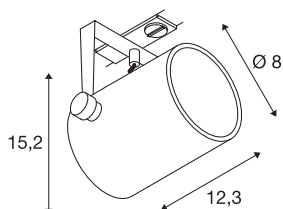

EURO SPOT TRACK

black, QPAR51 25W, incl. 1-circuit adapter

Rotating and swivelling EURO SPOT TRACK 240V LED spotlight, with a compact design, with a suitable adapter for the 1-circuit 240V track system. The LED light source is installed in the cylindrical lamp head in the factory. The spotlight, which is available with several housing colours and beam angles, has a high light output thanks to its simple and timeless appearance.

TECHNICAL DATA

Item no.:	1001861
Socket	GU10
Lamp	QPAR51
Number of sockets	1
Lamps included	No
Primary nominal voltage	220-240V ~50/60Hz mA/V
Tilt range	90 °
Horizontal rotation range	350 °
Length	12.5 cm
Height	16 cm
Diameter	8 cm
Net weight	0.442 kg
Gross weight	0.546 kg
IP Code	IP 20
Safety class	I
Assembly	Surface
Assembly details	Track Ceiling, Track Wall
Wattage	25 W
Color	black
BIG WHITE Page	485